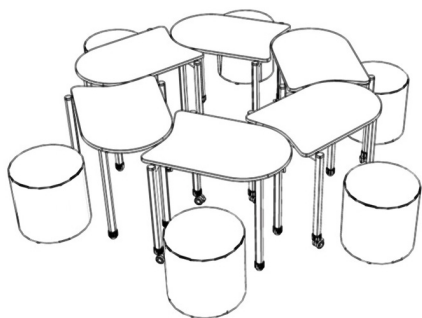

artcobell Fully Welded Stacking Desks

ADAPTABLE SOLUTIONS
FOR LEARNING
WITHOUT BOUNDARIES

The Practical Choice for Modern, Dynamic Classrooms

The fully welded stacking desk allows educators to easily reconfigure spaces for different teaching styles and group activities. The compact storage design also saves valuable space, promoting a clean and organized classroom.

artcobell

HPL Tops
3/4" High-Pressure
Laminate with banded
flat edge

★ Rectangle
Belly Cut

Fully Welded

Heavy duty frame available in
a variety of powder coated
paint finishes

Designed to Move

Standard with 3/4" nylon
leveling glides. Add 50mm NXT
MOV casters or "wheelbarrow"
packs for mobility