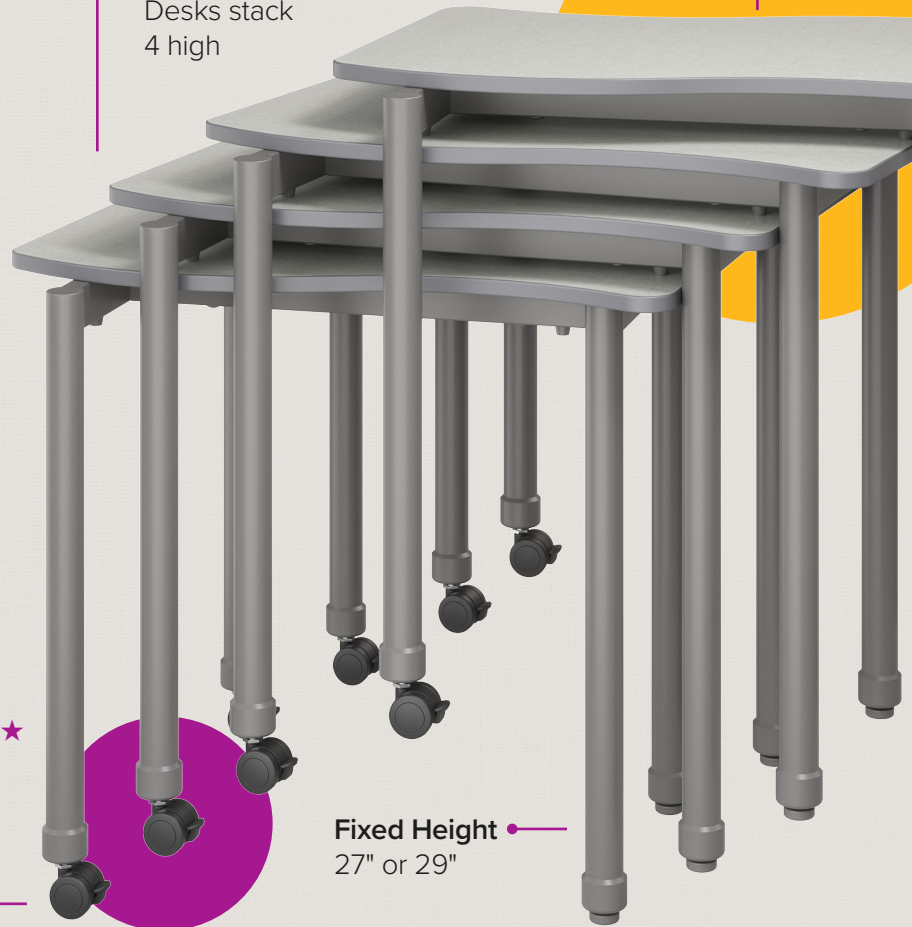

artcobell Fully Welded Stacking Desks

ADAPTABLE SOLUTIONS
FOR LEARNING
WITHOUT BOUNDARIES

The Practical Choice for Modern, Dynamic Classrooms

The fully welded stacking desk allows educators to easily reconfigure spaces for different teaching styles and group activities. The compact storage design also saves valuable space, promoting a clean and organized classroom.

artcobell

HPL Tops
3/4" High-Pressure
Laminate with banded
flat edge

★ Rectangle
Belly Cut

Fully Welded

Heavy duty frame available in
a variety of powder coated
paint finishes

Designed to Move

Standard with 3/4" nylon
leveling glides. Add 50mm NXT
MOV casters or "wheelbarrow"
packs for mobility

Expansive ★

• **Maximize Space**
Desks stack
4 high

Fixed Height
27" or 29"

Compliance

- > Tested to applicable ANSI/BIFMA Furniture Standards
- > Indoor Advantage™ Gold. Indoor air quality certified to SCS-EC10.3-2014