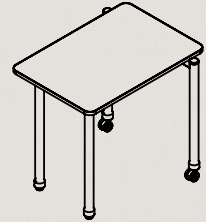

artcobell

HPL Tops
3/4" High-Pressure
Laminate with banded
flat edge

★ Rectangle
Belly Cut

Fully Welded

Heavy duty frame available in
a variety of powder coated
paint finishes

Designed to Move

Standard with 3/4" nylon
leveling glides. Add 50mm NXT
MOV casters or "wheelbarrow"
packs for mobility

artcobell

• Expanse

• Linc

• Beta Straight

• Rectangle
Belly Cut

• Rectangle

Creative Shapes to Inspire Learning

Create a wide range of individual or group layouts.

Group in Pods

Shapes that work as stand-alone units or combine to create engaging, inclusive areas for group activities.

Made in the U.S.A.

Built to last with reliable Artcobell quality and durability.

➤ for more ideas, visit artcobell.com