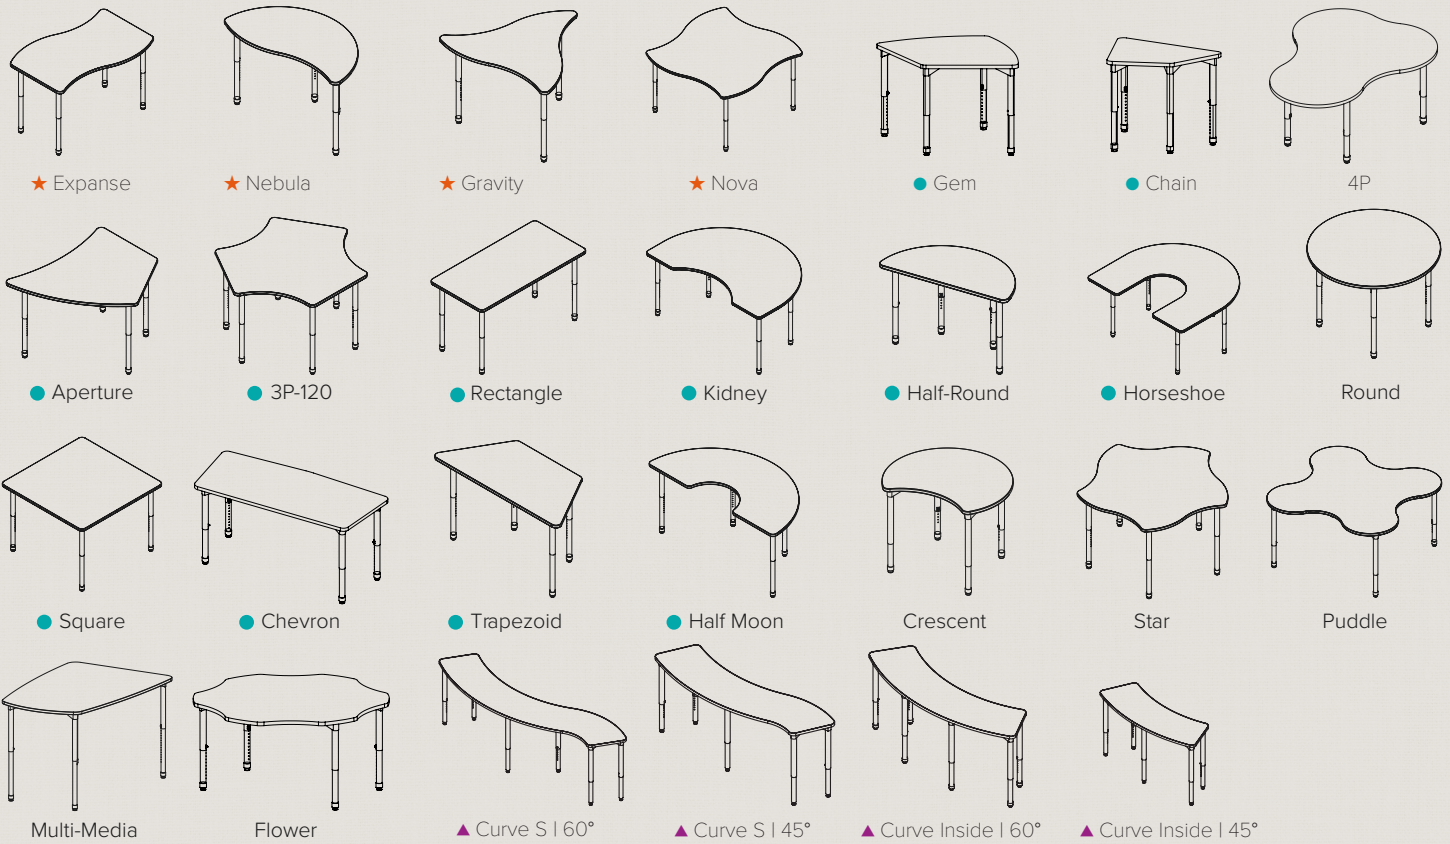

artcobell

Group in Pods

Shapes that are marked with a star ★ are part of a collection of organic shapes that work individually or intuitively combine with others. Shapes that are marked with a circle ● work as stand-alone units or combine to create engaging, inclusive areas for group activities. Curved tables ▲ are designed to work with our Curved + Linear Lounge Seating.

Made in the U.S.A.

Built to last with reliable Artcobell quality and durability.

➤ for more ideas, visit artcobell.com

Endless Possibilities

These fun, imaginative and mobile friendly shape tables can easily reconfigure to create a wide range of individual or group layouts. Create an infinite array of solutions to meet the needs of various teaching styles, student spaces, collaboration stations and more!

MIX + MATCH