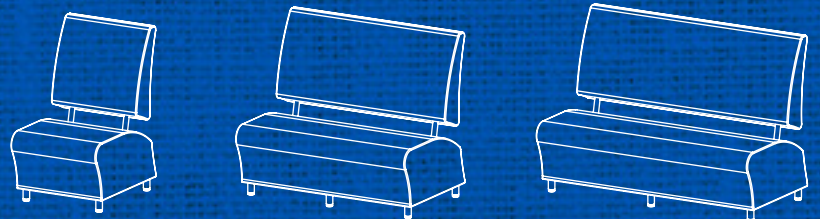

Ample Gap
between back and seat
makes cleaning easy and
eliminates stash zones

Hearty Steel/Wood Frame
under high-density foam

Built Tough for K-12 Demands
Seams exceed industry
standard pull strength

Custom-made
to your requirements with
industry-best lead times

👉 for more ideas, visit artcobell.com

Made in the U.S.A.

Built to last with reliable
Artcobell quality and durability.

Lounge

Chairs and Sofas designed specifically for education. Individual or group seating for small or large spaces..