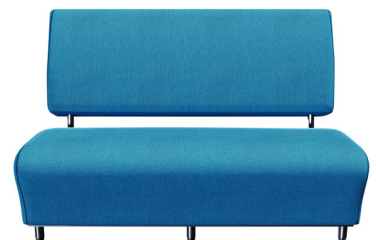

artcobell Soft Seating

ADAPTABLE SOLUTIONS
FOR LEARNING WITHOUT
BOUNDARIES

Open-Back Lounge

The latest entry into the Artcobell line focuses on COMFORT and FLEXIBILITY. Clever upholstered shapes, available in easy care fabrics and vinyl, are designed to mix and match in any space.

24" Chair

Stylish, modern design works in any setting. Chairs and Sofas designed specifically for education

48" Sofa

Bring the comfort of a cafe to the classroom by combining two sofas and a table

60" Sofa

Pair a sofa with one of our juvenile height shape tables to create a lounge space for relaxing or a place to hang with friends

Kid Friendly Vinyl
Popular Silvertext®
colors in stock

One Stop Shopping!
Ships with the rest of
your **Artcobell** order

Ample Gap
between back and seat
makes cleaning easy and
eliminates stash zones

Hearty Steel/Wood Frame
under high-density foam

Built Tough for K-12 Demands
Seams exceed industry
standard pull strength

Custom-made
to your requirements with
industry-best lead times