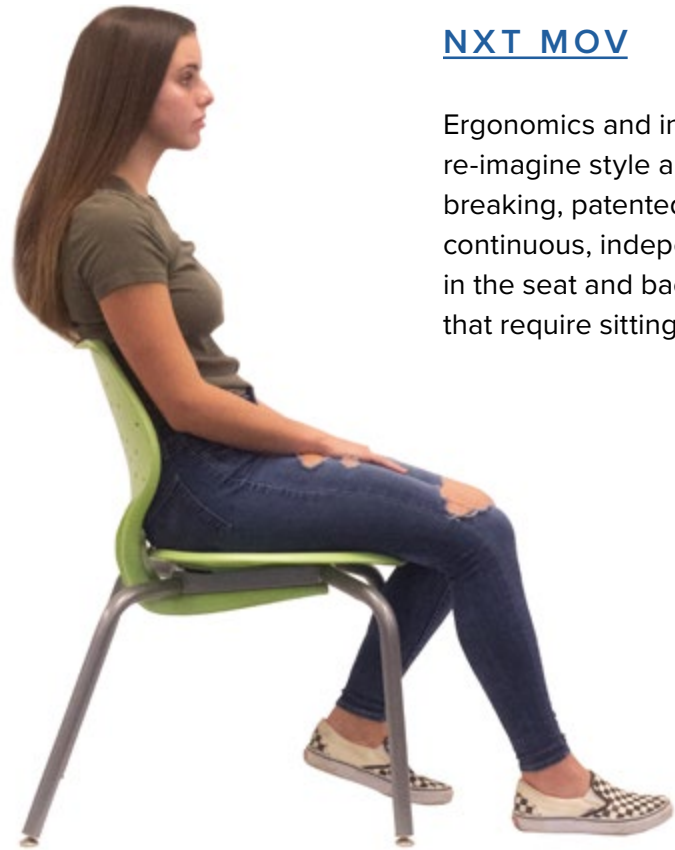

DISCOVER THE PRODUCTS: SEATING

NXT MOV

Ergonomics and industrial design merge to re-imagine style and comfort in a ground-breaking, patented design that allows for continuous, independent micro-movements in the seat and back. Perfect for classes that require sitting for longer periods.

ALPHABET

The chair you sit "in" not "on". Refined design that hugs the body and provides comfortable flex. Ideal for everyday classroom use.