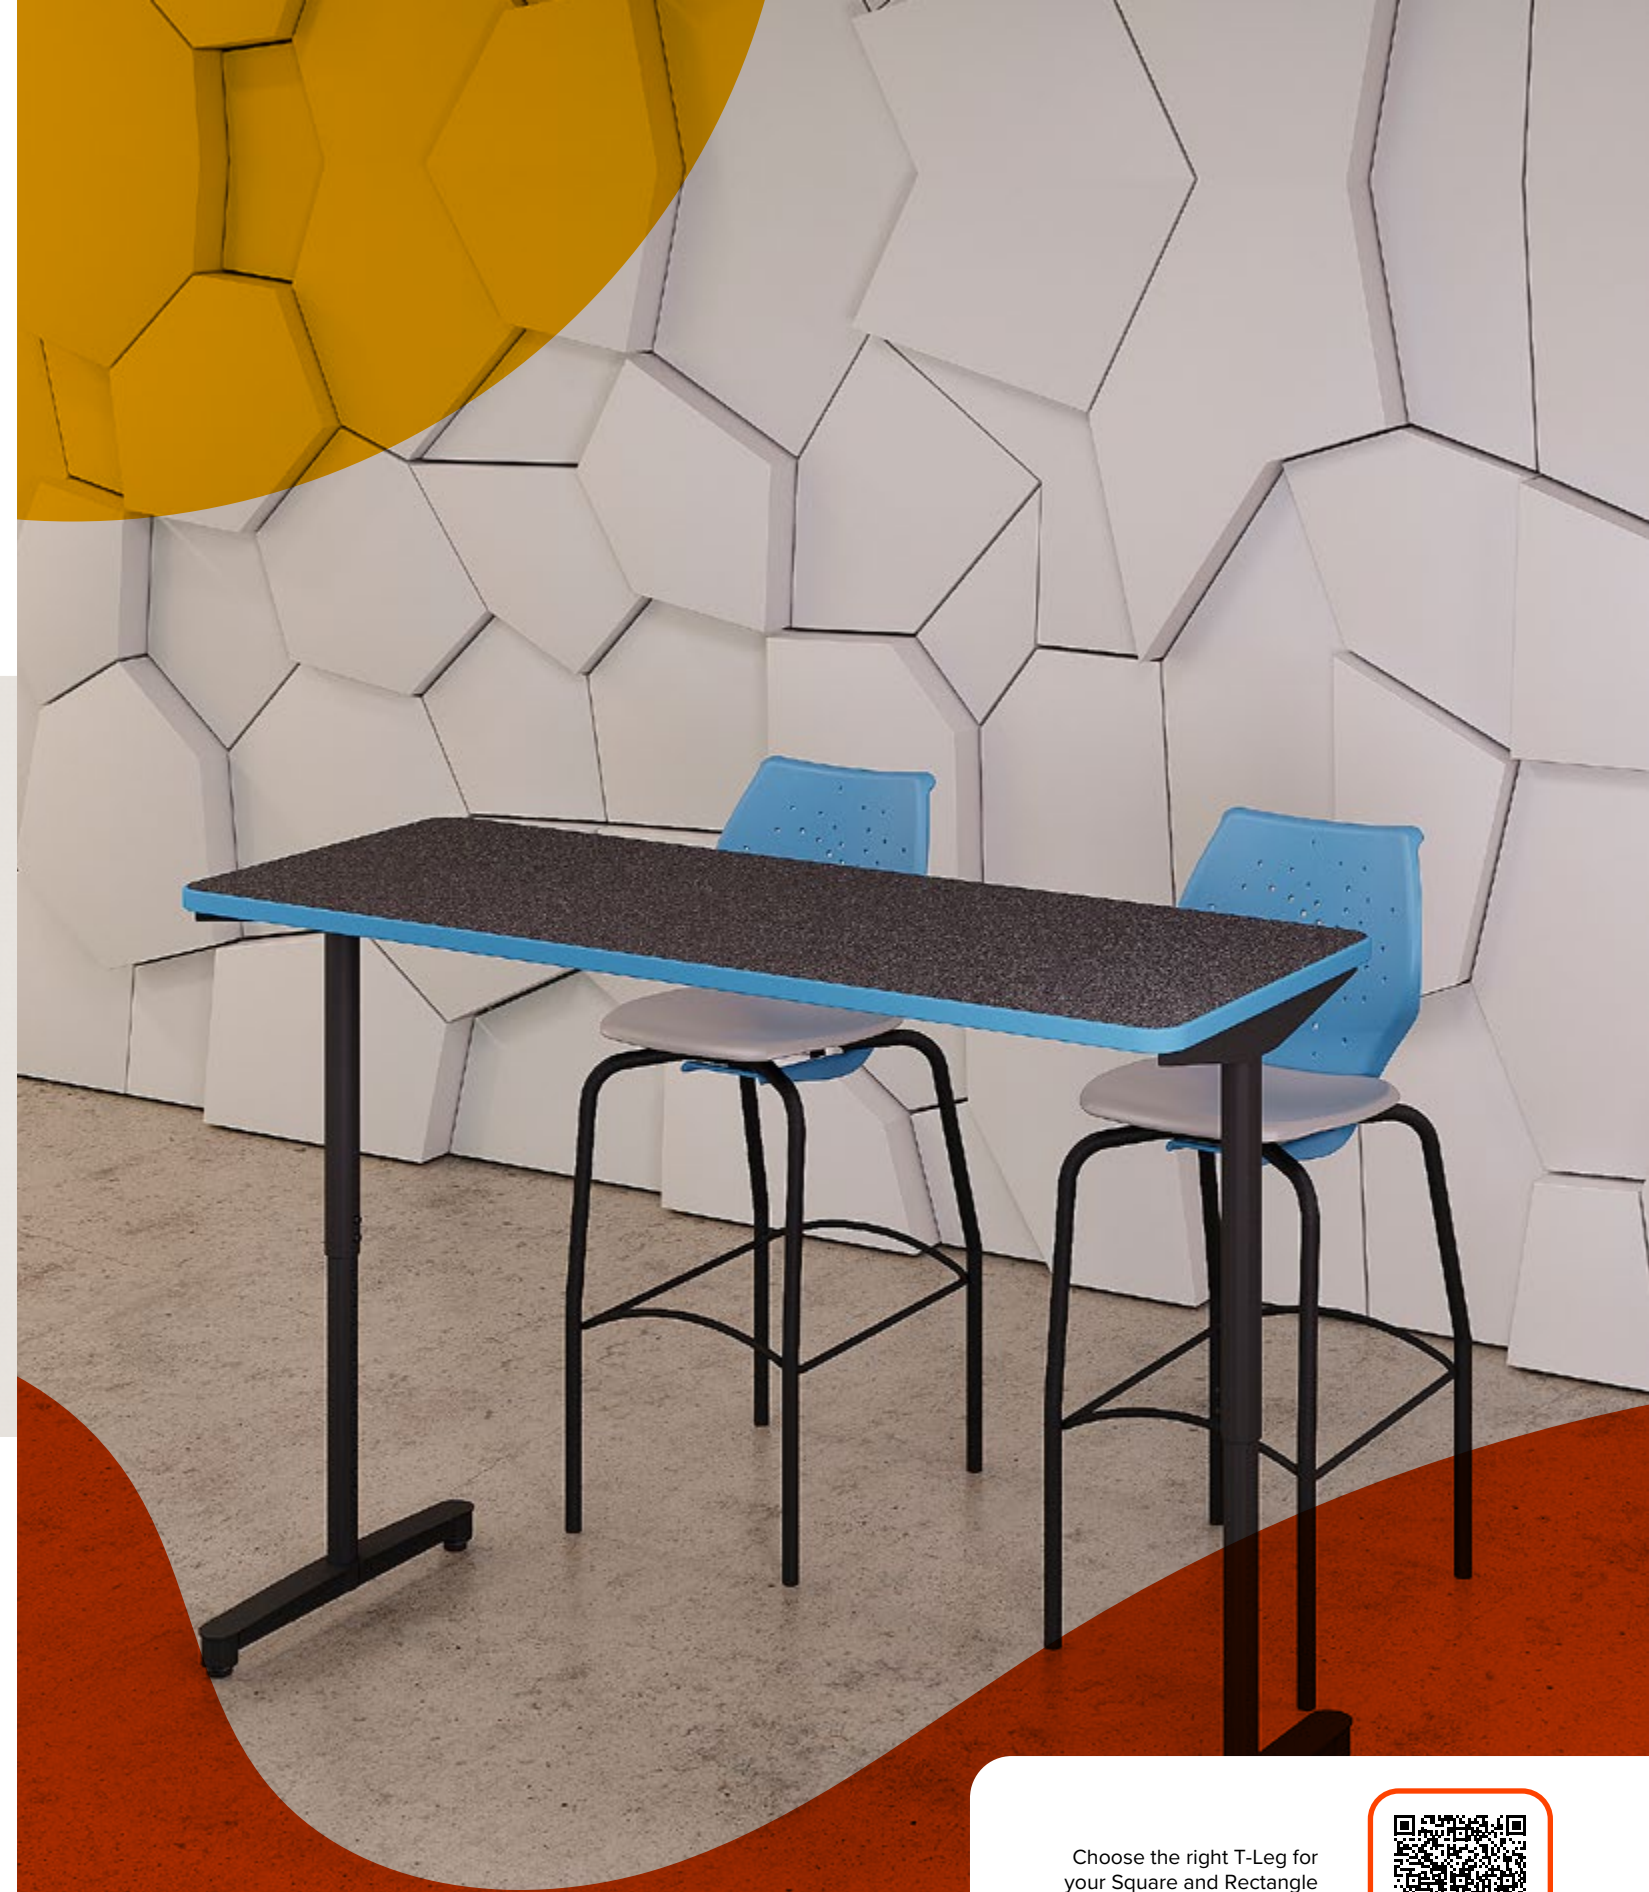

Choose the right T-Leg for your Square and Rectangle Shape Tables.

For more ideas, visit [artcobell.com](https://www.artcobell.com)