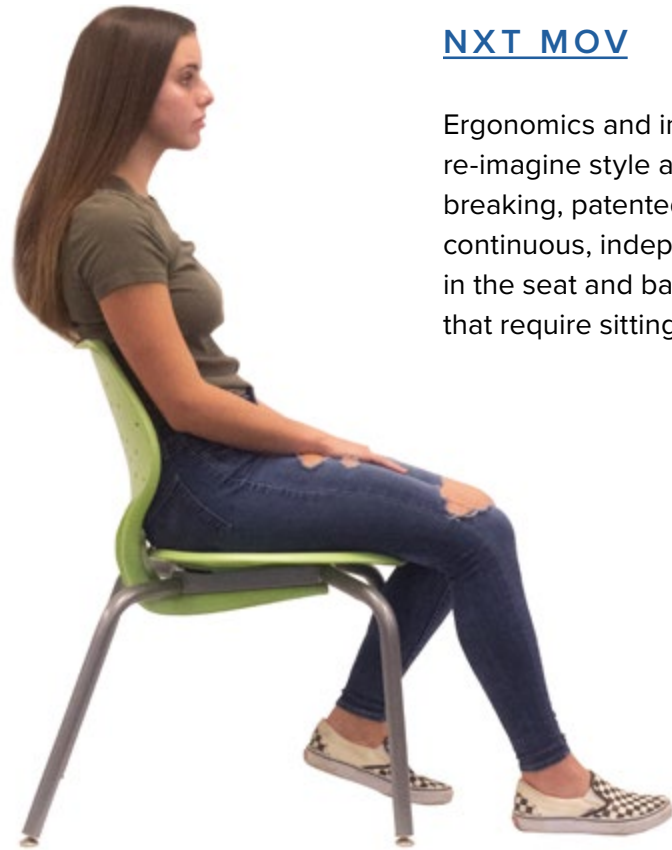

PRODUCTS FOR
CLASSROOMS

TRANSFORM LEARNING SPACES

LEARNING

DISCOVER THE PRODUCTS: SEATING

NXT MOV

Ergonomics and industrial design merge to re-imagine style and comfort in a ground-breaking, patented design that allows for continuous, independent micro-movements in the seat and back. Perfect for classes that require sitting for longer periods.

ALPHABET

The chair you sit "in" not "on". Refined design that hugs the body and provides comfortable flex. Ideal for everyday classroom use.

DISCOVER

Comfort with a balance of flex and support for a range of movement and seating positions. Ideal for task seating in active classrooms.

A guide to help you choose the right seat for your learning activity

ALPHABET ROCKER

The refined design of Alphabet Seating supports the many ways that students move with best-in-class strength and durability. Engineered for mobility, this gem of a chair provides movers of all sizes a chance to relax or burn off a little energy with the most satisfying sit around.

DISCOVER ROCKER

The chair that reinvented student seating is now redefining movement. The Discover Rocker offers a harmonic blend of flexibility and support with just a touch of motion. Research shows that students benefit from flexible seating options that allow them to move.