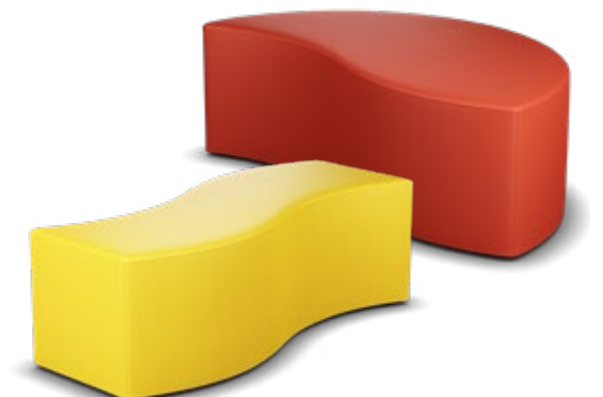

### BARREL SLANT

Artcobell Soft Seating brings comfort to learning spaces. Barrel and Barrel Slant are versatile, high-density foam cylinder shapes with one flat side. Use seated or on the floor as a roll lounge. Barrel Slant features a 10-degree slant on both ends. Choose 12" or 14" height for Pre-K.

### ROUND ROCKER

Artcobell Soft Seating brings comfort - and movement - to learning spaces. Our Round Rocker variation on the classic Round has the same rocker bottom as our popular MOV stool.

Stable, movable and FUN!  
Choose 14" height for Pre-K.

SNUGSACK

Oversized, overstuffed cushion for just lounging around. All-foam design means no messy beads. Zippered cover for easy removal.

RECTANGLE PAD

Full-body comfort for floor work, Rectangle Pads are designed to stack when they aren't in use, and are lightweight enough to toss on the floor when getting down to business. Optional non-slip gripper base (Black). Available in 24" and 48" lengths.

SHAPE BENCHES

The intelligent curve of the Artcobell Expanse and Nebula Shape Benches comfortably nests up to Nebula, Gravity, Expanse, and Nova Shape Tables also.

★ FLOT

★ Pixel

★ Rectangle Pad