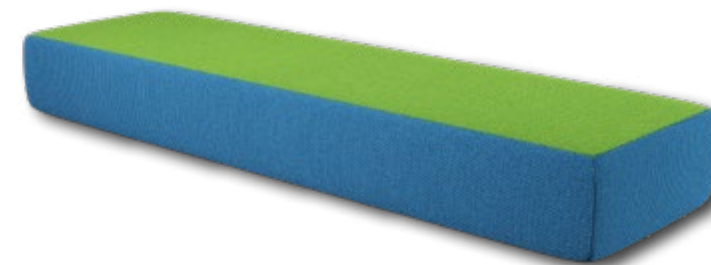

### BARREL SLANT

Artcobell Soft Seating brings comfort to learning spaces. Barrel and Barrel Slant are versatile, high-density foam cylinder shapes with one flat side. Use seated or on the floor as a roll lounge. Barrel Slant features a 10-degree slant on both ends. Choose 12" or 14" height for Pre-K.

### ROUND ROCKER

Artcobell Soft Seating brings comfort - and movement - to learning spaces. Our Round Rocker variation on the classic Round has the same rocker bottom as our popular MOV stool.

Stable, movable and FUN!  
Choose 14" height for Pre-K.

SNUGSACK

Oversized, overstuffed cushion for just lounging around. All-foam design means no messy beads. Zippered cover for easy removal.

RECTANGLE PAD

Full-body comfort for floor work, Rectangle Pads are designed to stack when they aren't in use, and are lightweight enough to toss on the floor when getting down to business. Optional non-slip gripper base (Black). Available in 24" and 48" lengths.