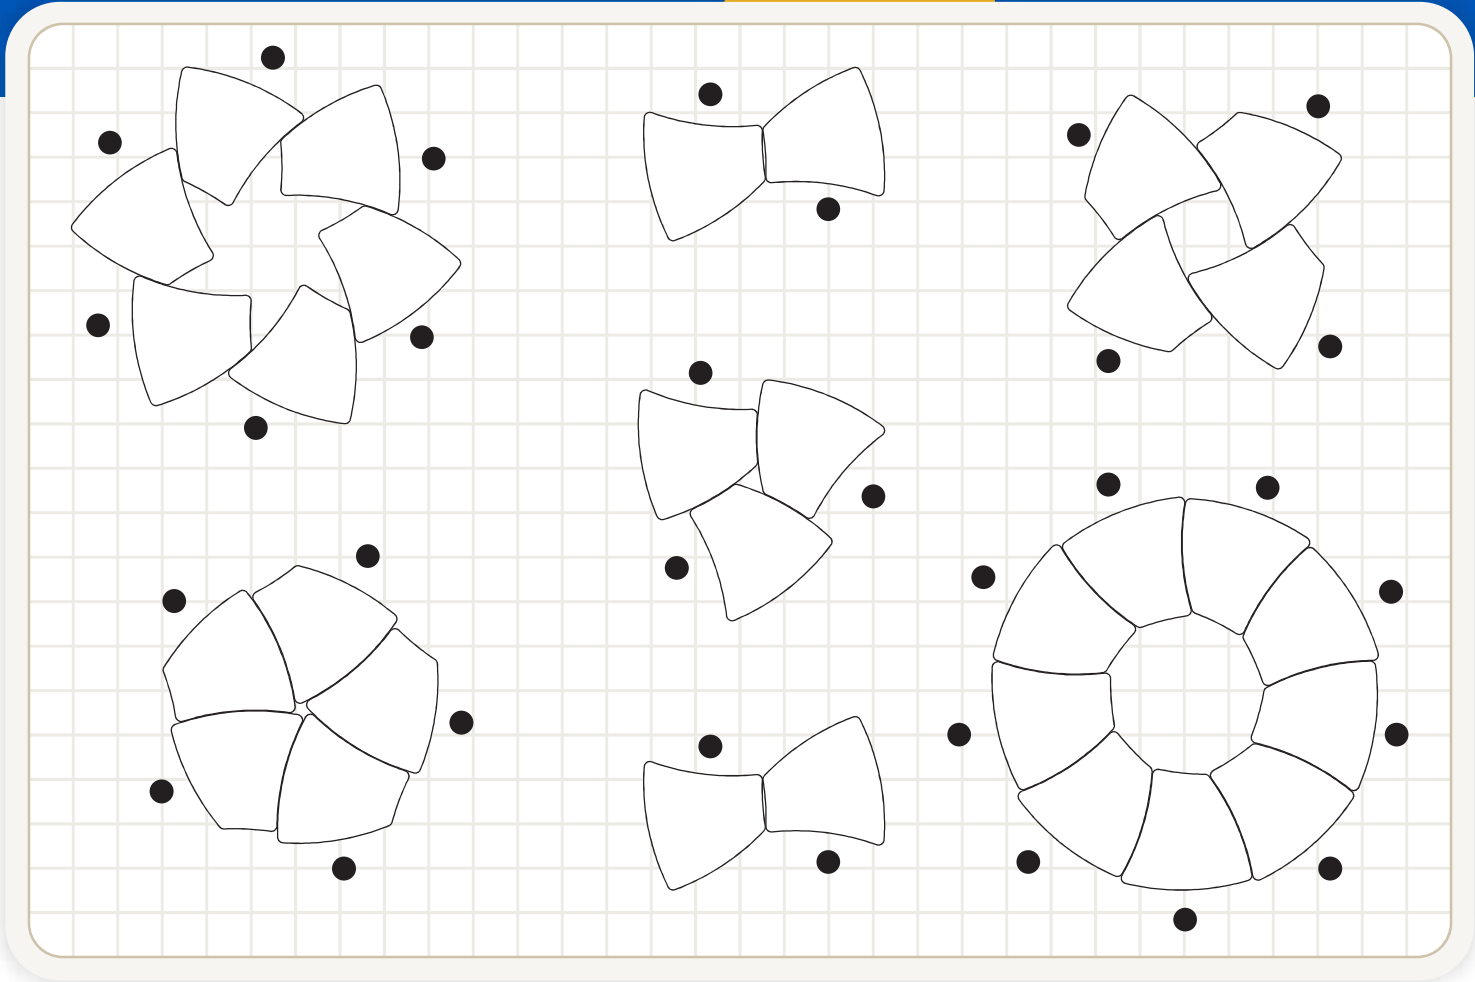

artcobell

Kite

SHAPE DESKS

30" x 32"

Shape Desks

Rectangle

Expanse

Aperture

Tri-Top

Trapezoid 6

Kite

Beta

Beta Straight

Linc

Sail

Swoop