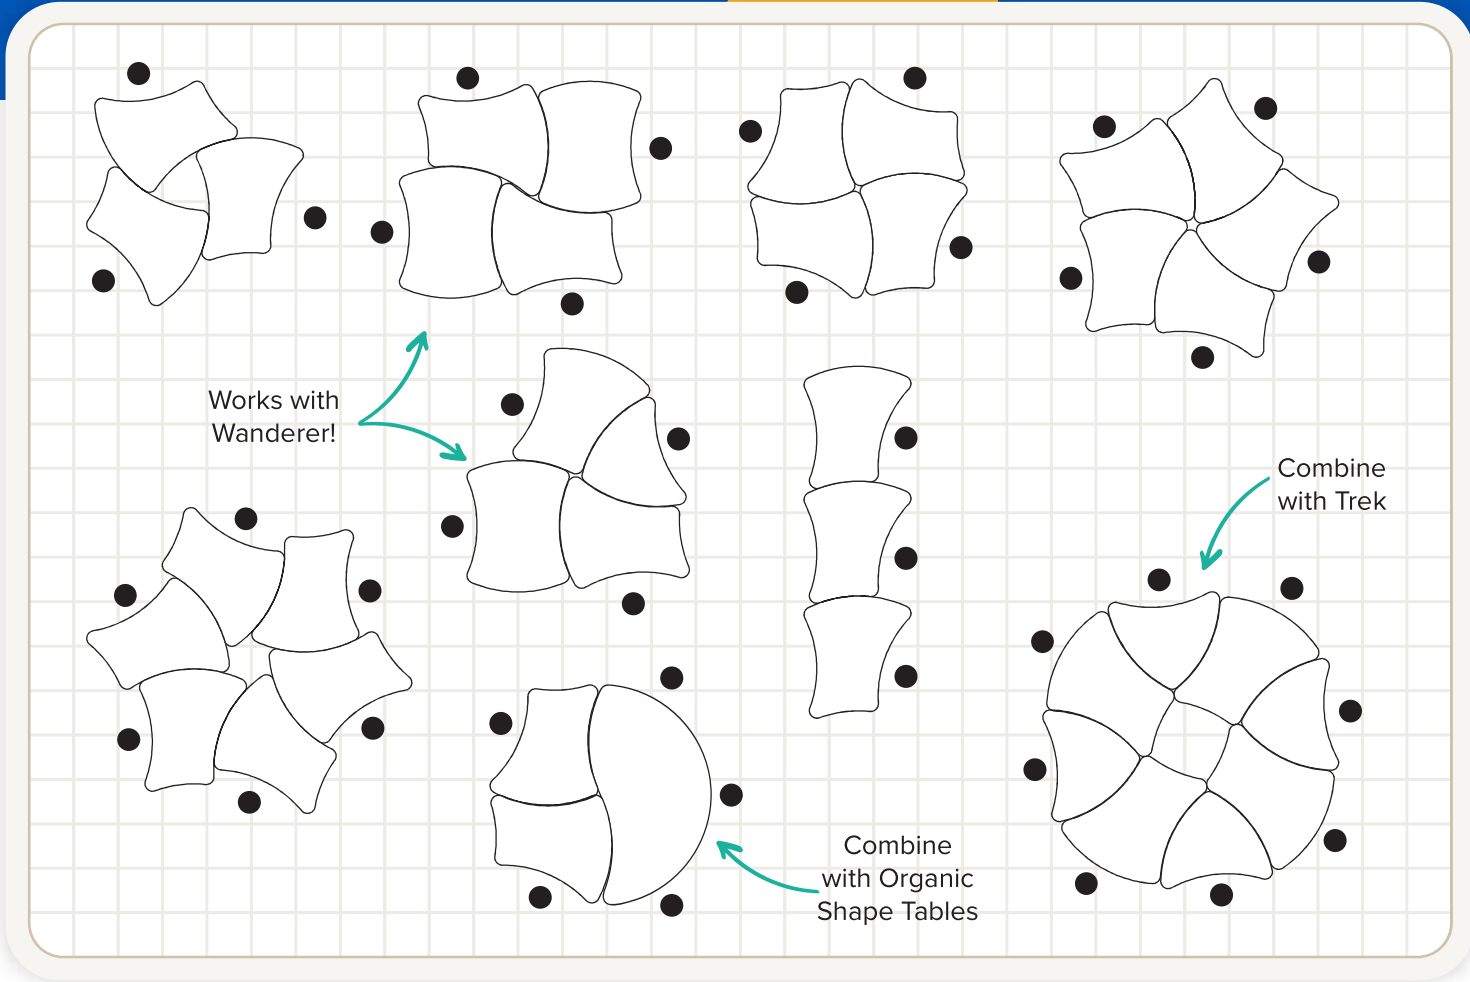

28" x 32"

Team Up

NXT MOV Desks with Expanse, Nebula, Nova, and Gravity Shape Tables to create endless configurations.

Wanderer

Trek

Intrepid

Nova

Expanse

Team Up

NXT MOV Desks with Expanse, Nebula, Nova, and Gravity Shape Tables to create endless configurations.

Wanderer

Trek

Intrepid

Nova

Expanse

Nebula