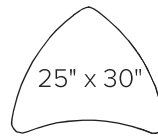

SHAPE DESKS