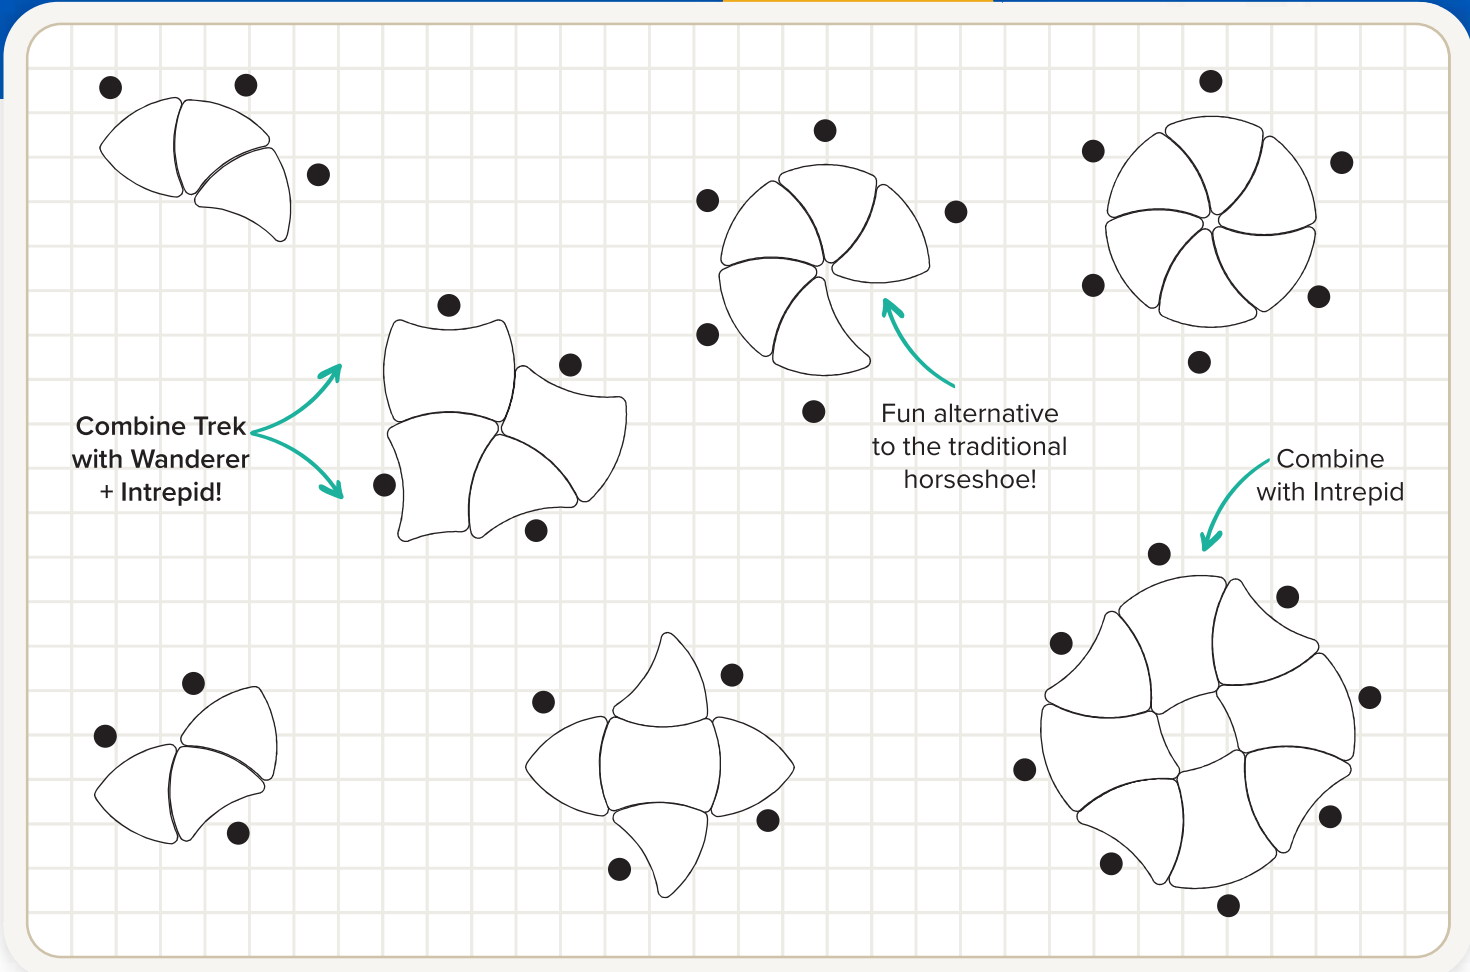

SHAPE DESKS

Team Up

NXT MOV Desks with Expanse, Nebula, Nova, and Gravity Shape Tables to create endless configurations.

NXT MOV® Desks

Shape Tables