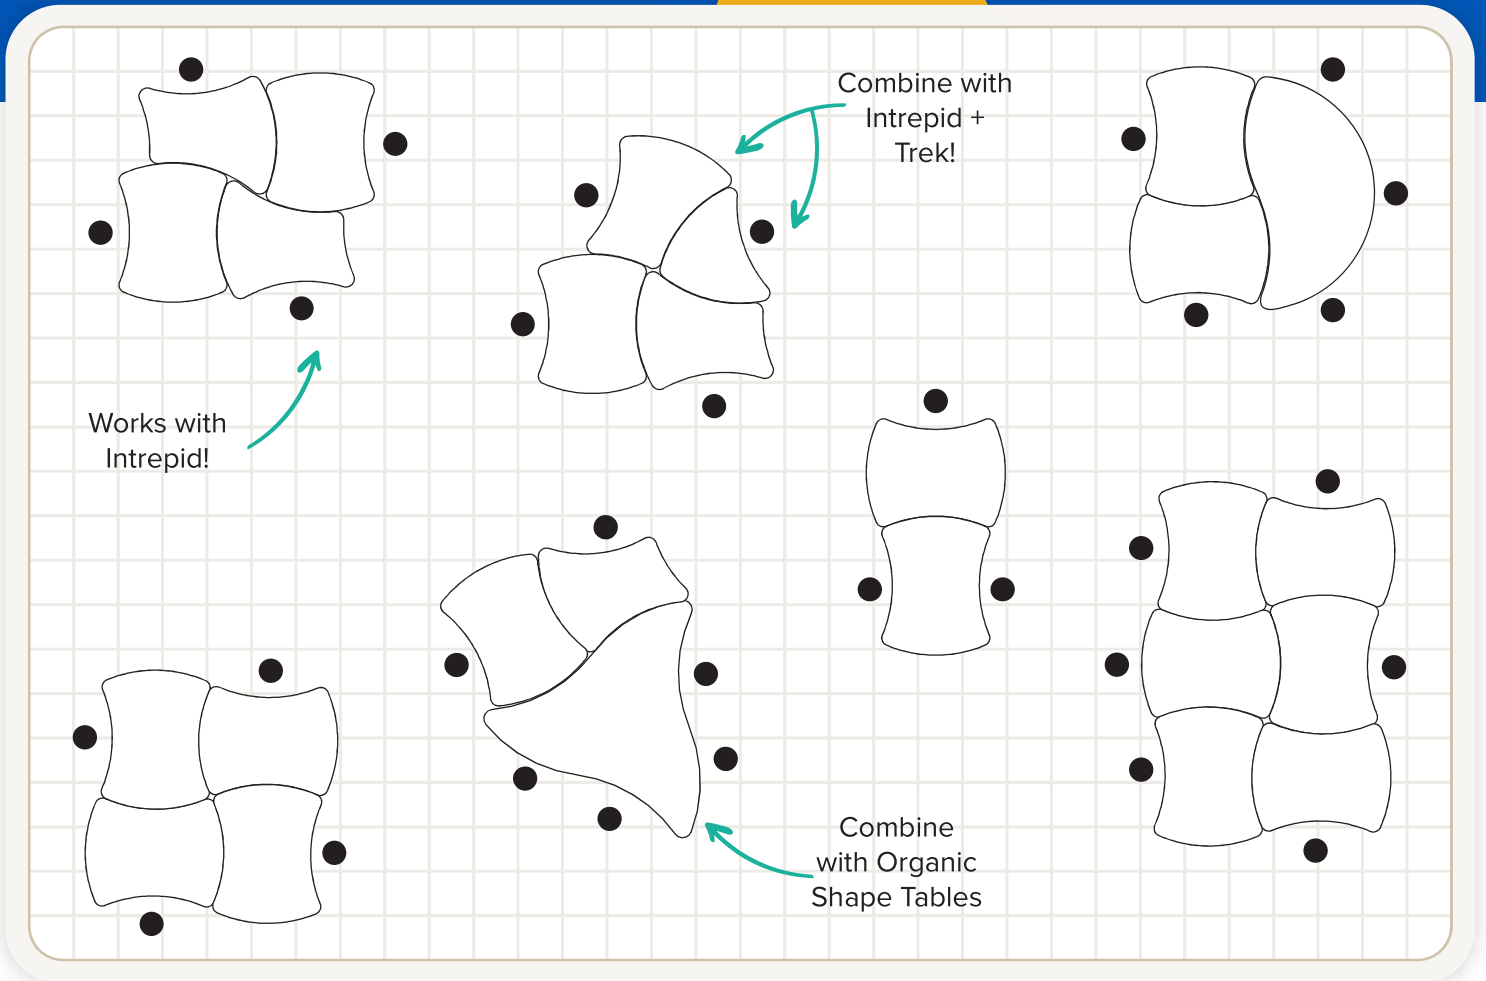

Nebula

Gravity

NXT MOV® Desks

Shape Tables

artcobell

Wanderer

SHAPE DESKS

26" x 33"

Team Up

NXT MOV Desks with Expanse, Nebula, Nova, and Gravity Shape Tables to create endless configurations.

Wanderer

Trek

Intrepid

Nova

Expanse

Nebula