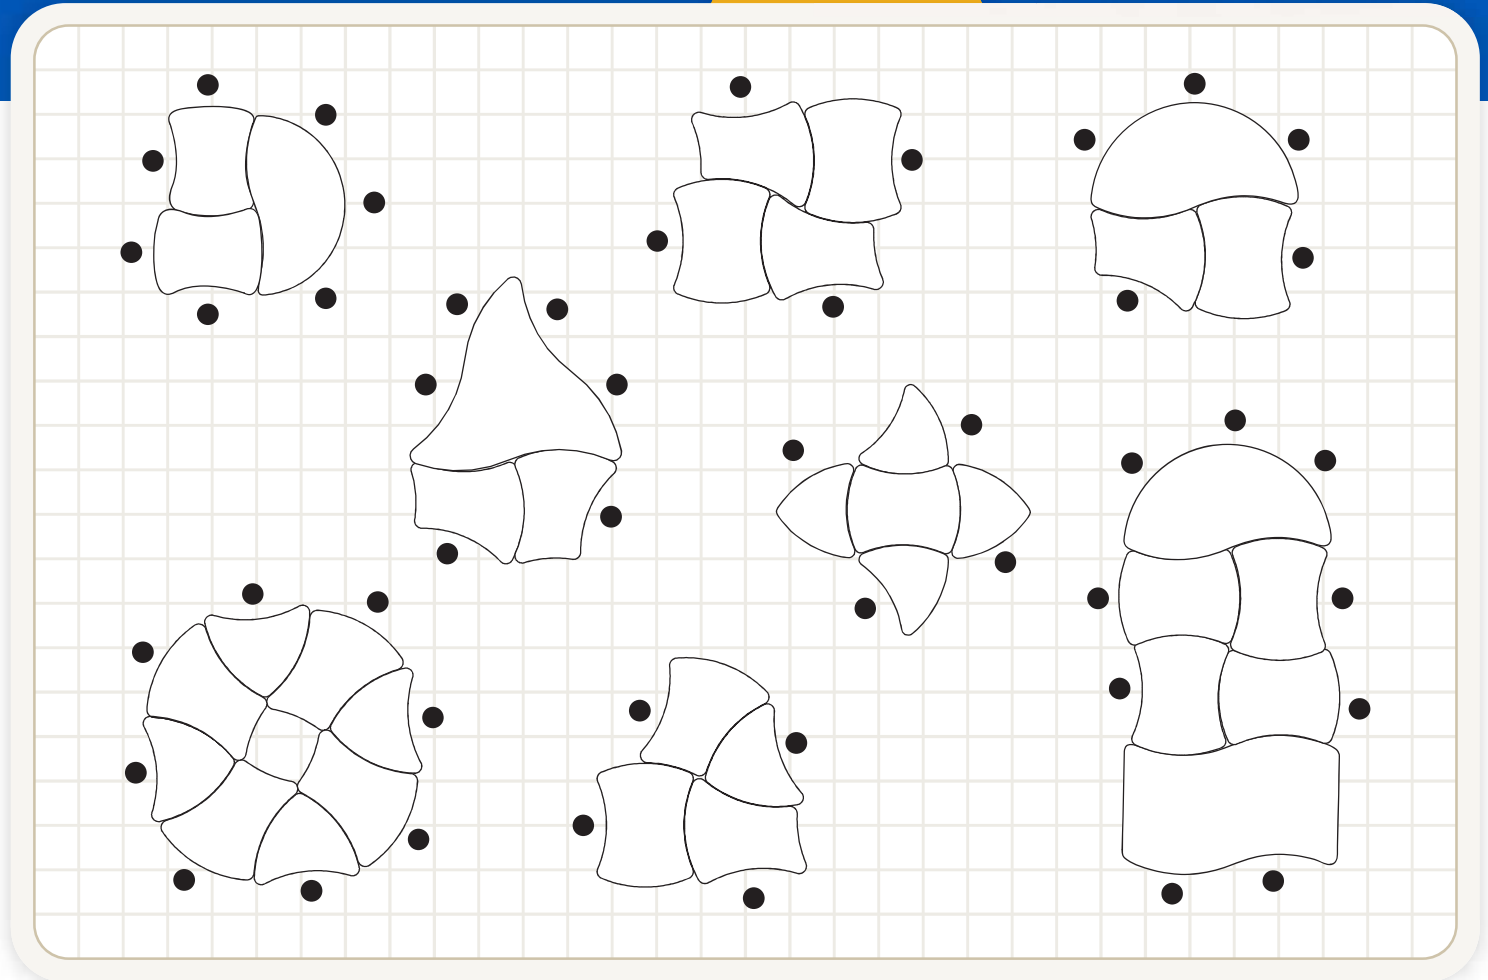

artcobell

NXT MOV[®] CLASSROOM

Team Up

NXT MOV Desks with Expanse, Nebula, Nova, and Gravity Shape Tables to create endless configurations.

Wanderer

Trek

Intrepid

Nova

28" x 32"

Team Up

NXT MOV Desks with Expanse, Nebula, Nova, and Gravity Shape Tables to create endless configurations.

Wanderer

Trek

Intrepid

Nova

Expanse

Nebula

Gravity

NXT MOV® Desks

Shape Tables

artcobell

Wanderer

SHAPE DESKS

26" x 33"