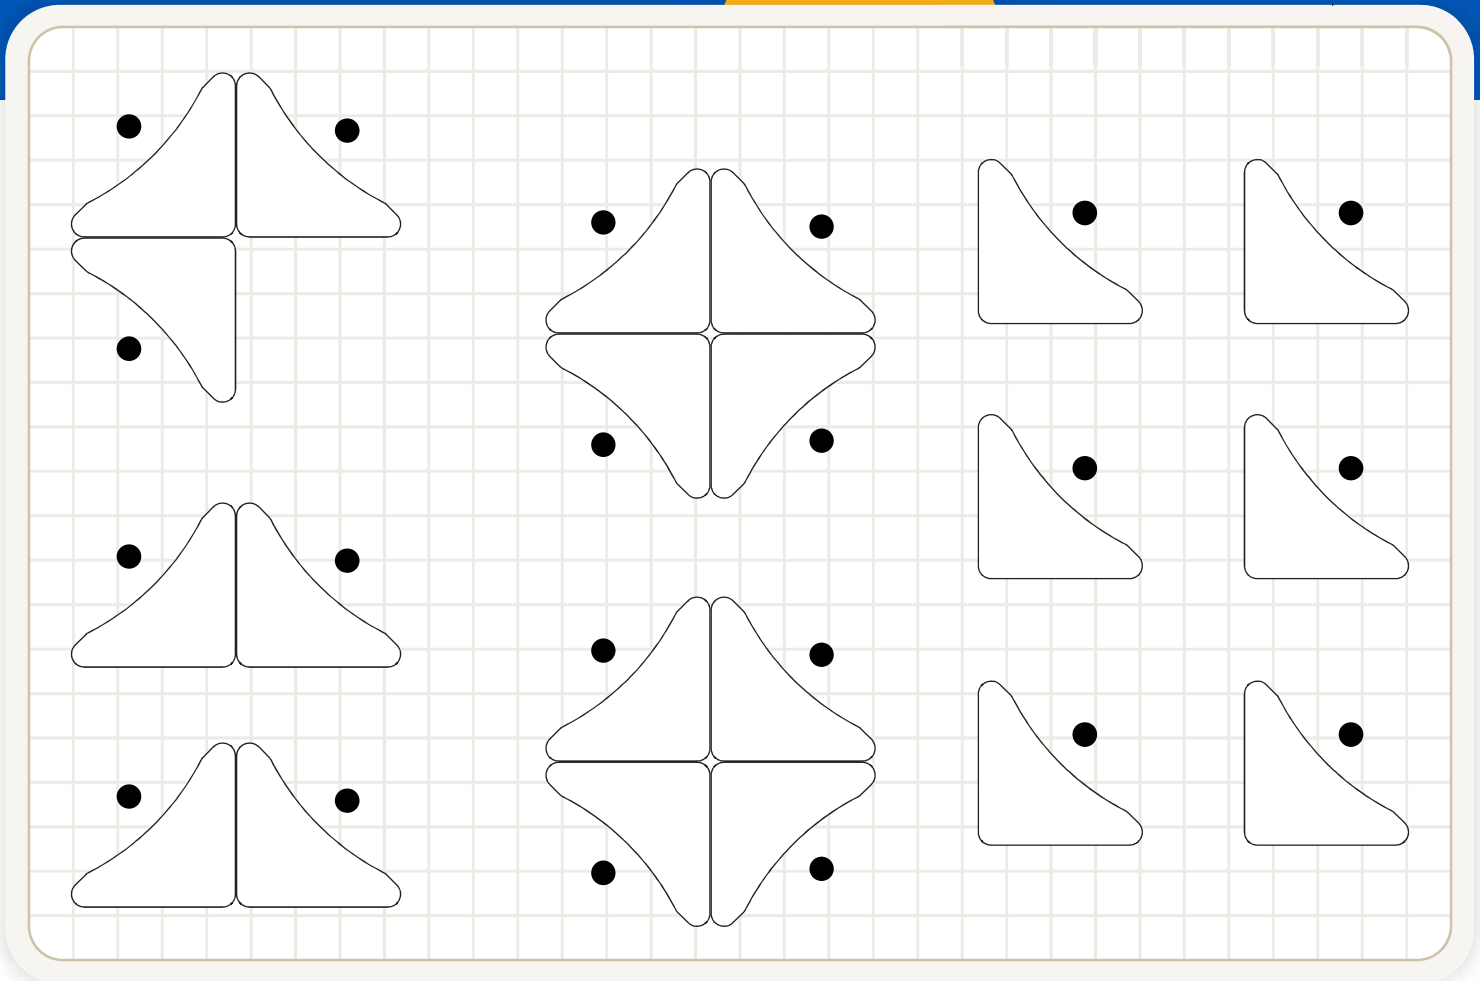

SHAPE DESKS

Shape Desks

Rectangle

Expanse

Aperture

Tri-Top

Trapezoid 6

Kite

Beta

Beta Straight

Linc

Sail

Swoop