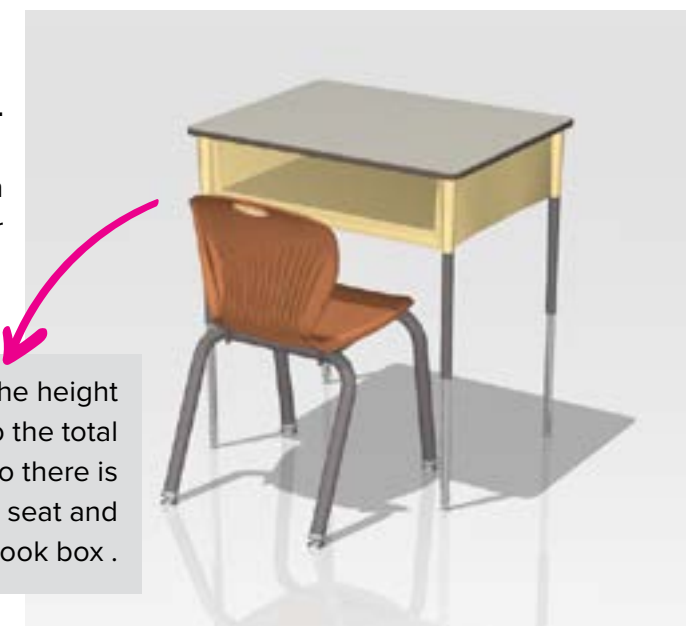

Suggested Worksurface Height
≈20"

Grade level
3-4

Suggested Chair Height
16"

Suggested Worksurface Height
≈20"-24"

ORGANIC

Pair NXT MOV Four Leg Chair with Aperture Shape Desk for the ultimate collaborative zone! Aperture configurations accommodate 2, 3, 4, 5, or 6 learners.

GEOMETRIC

Beta Shape Desk paired with an Alphabet Four Leg Chair. Group in pods of 2, 4, or 6+ for collaborative work.

TRADITIONAL

Polystructural Book Box with Discover Four Leg Chair

General book box rule: Measure the height of the book box and add that to the total height or your worksurface so there is approximately 8" between the seat and bottom on the book box .

ORGANIC

Kite Shape Desks are offered in two sizes. Add a MOV Stool for those who like to wriggle! Sail desks accommodate 2, 3, 4, 5, or 6 for project based learning.

GEOMETRIC

Trapezoid Shape Desk paired with an Alphabet Cantilever Chair. Join in pods of 2 or 4 for group work.