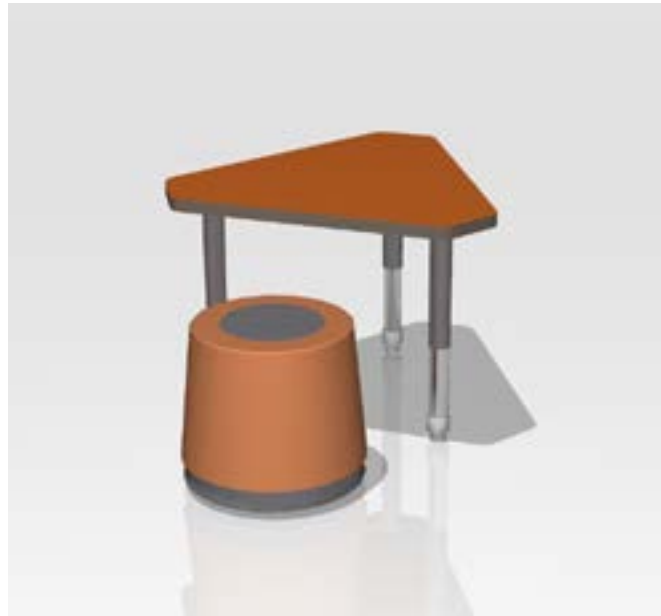

ORGANIC

Trek's elegant, small-scale triangular shape nests with itself, Wanderer or Intrepid to create endless configurations. Alphabet seating allows students to flex the back from side to side for maximum comfort.

GEOMETRIC

Beta Straight Shape Desk paired with an Discover Four Leg Chair. Group in pods of 2, 4, or 6+ for collaborative work.

TRADITIONAL

Rectangle Shape Desk with a Discover Rocker for those littles who have the wiggles!

Grade level
PreK
Suggested Chair Height
12"-14"
Suggested Worksurface Height
≈19"

ORGANIC

Sail shape desks are offered in two sizes. Add a MOV Stool for those who like to wriggle! Sail desks accommodate 2, 3, 4, 5, or 6 for project based learning.