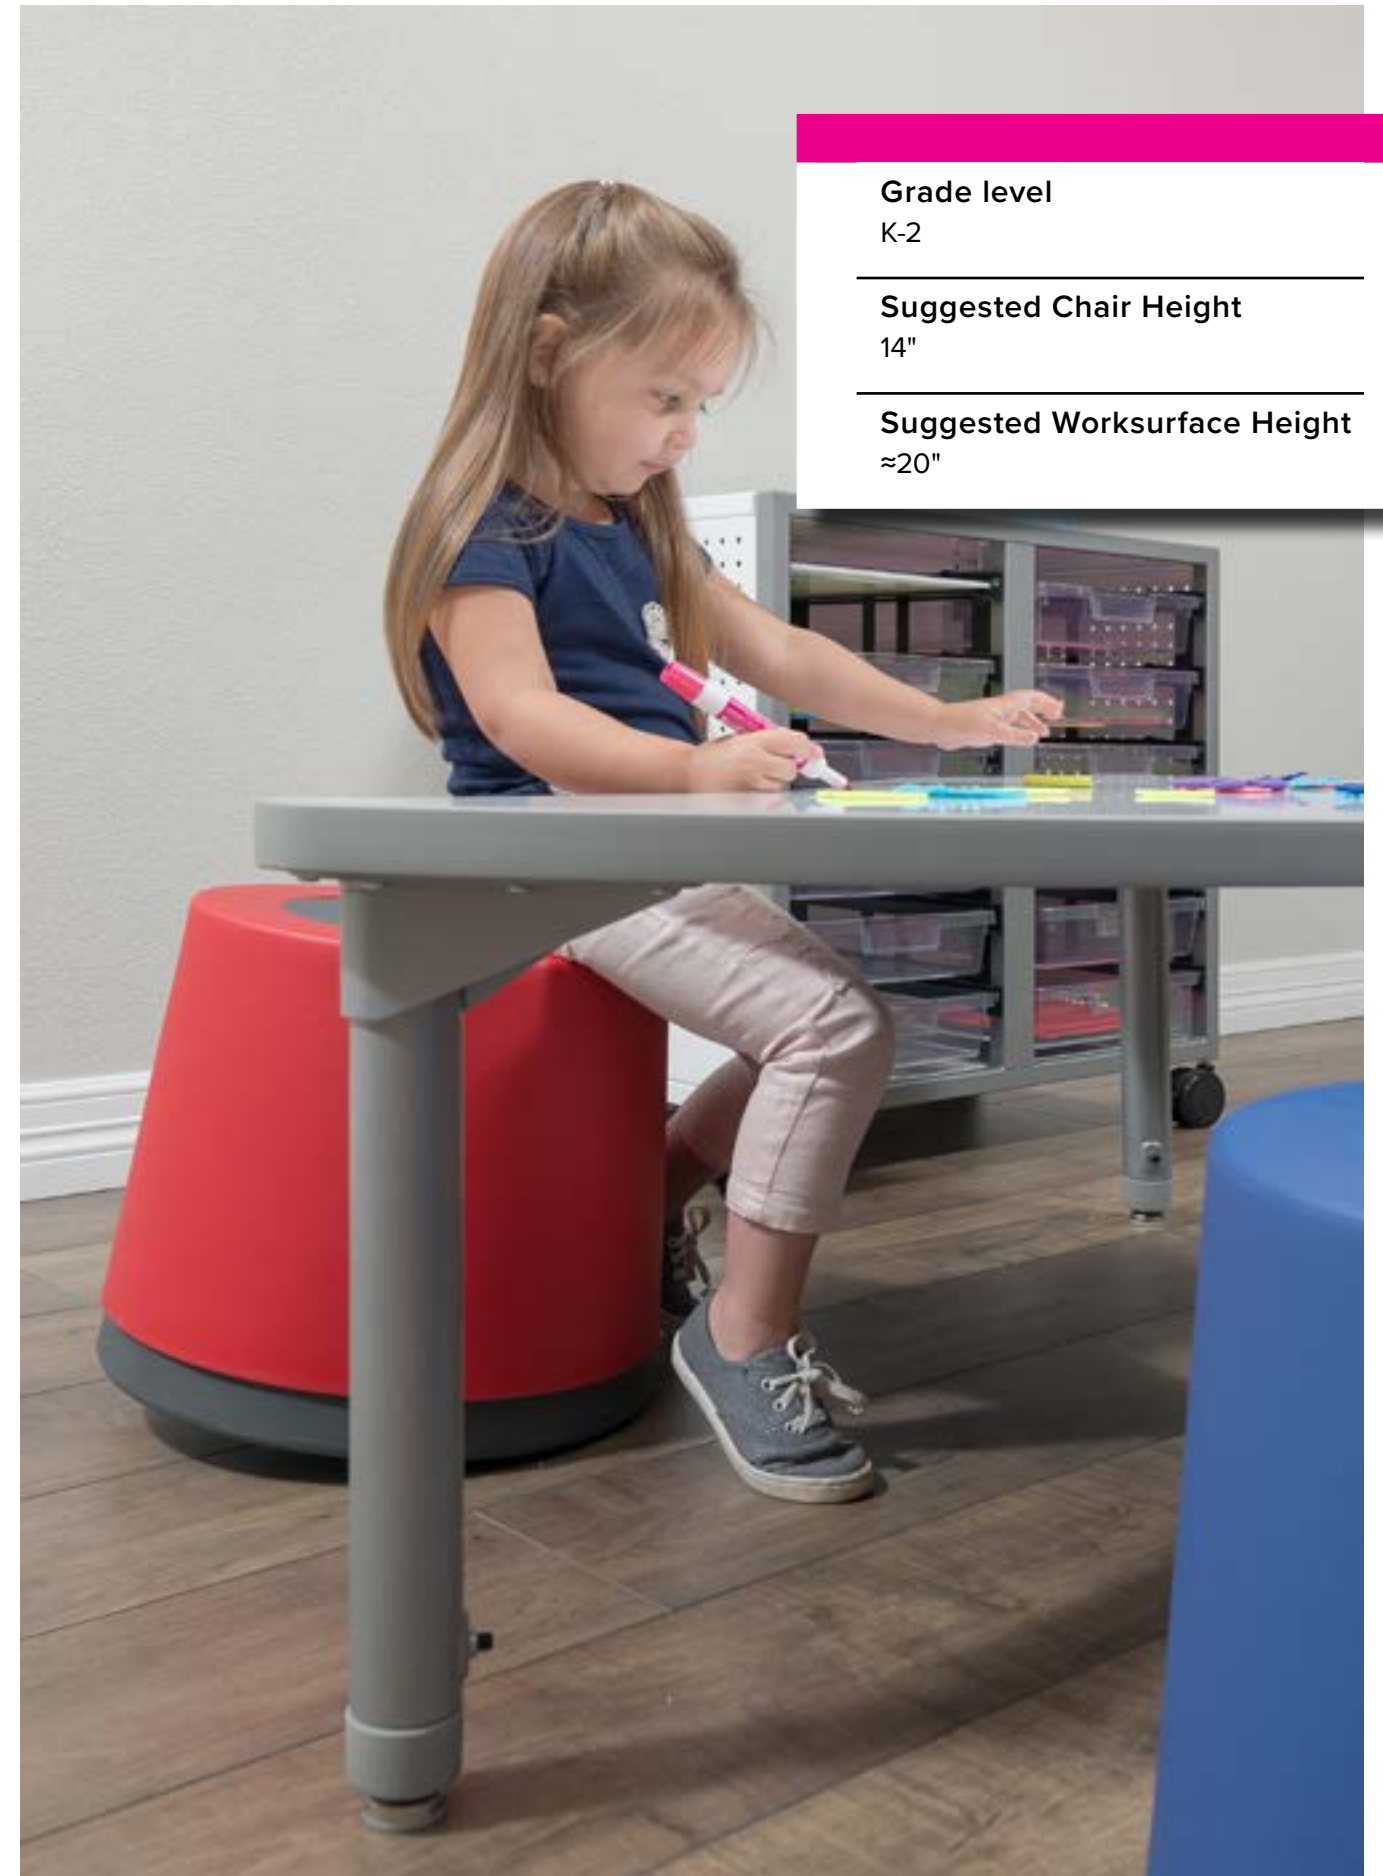

GEOMETRIC

Beta Straight Shape Desk paired with an Discover Four Leg Chair. Group in pods of 2, 4, or 6+ for collaborative work.

TRADITIONAL

Rectangle Shape Desk with a Discover Rocker for those littles who have the wiggles!

Grade level
PreK
Suggested Chair Height
12"-14"
Suggested Worksurface Height
≈19"

ORGANIC

Sail shape desks are offered in two sizes. Add a MOV Stool for those who like to wriggle! Sail desks accommodate 2, 3, 4, 5, or 6 for project based learning.

GEOMETRIC

Expanse Shape Desk paired with an Alphabet Four Leg Chair. Group in pods of 2, 4, or 6+ for collaborative work.

TRADITIONAL

Open Front Metal R90 with a Four Leg Discover Chair.

Grade level
K-2

Suggested Chair Height
14"