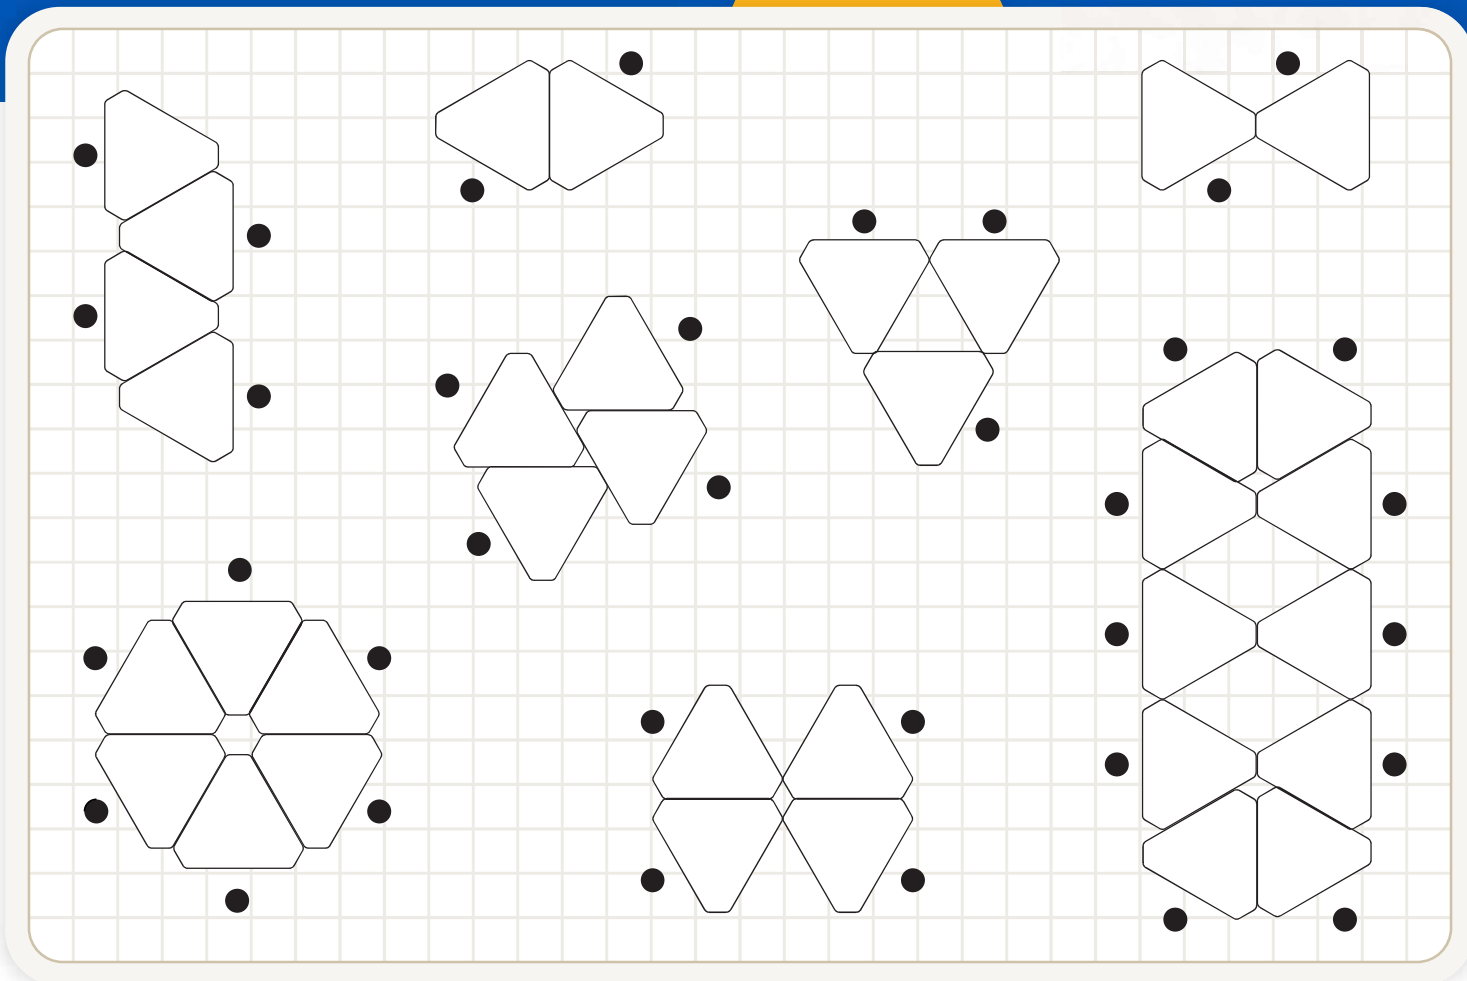

artcobell

Sail

# SHAPE DESKS

27" x 30"

30" x 34"

## Shape Desks

Rectangle

Expanse

Aperture

Tri-Top

Trapezoid 6

Kite

Beta

Beta Straight

Linc

Sail

Swoop