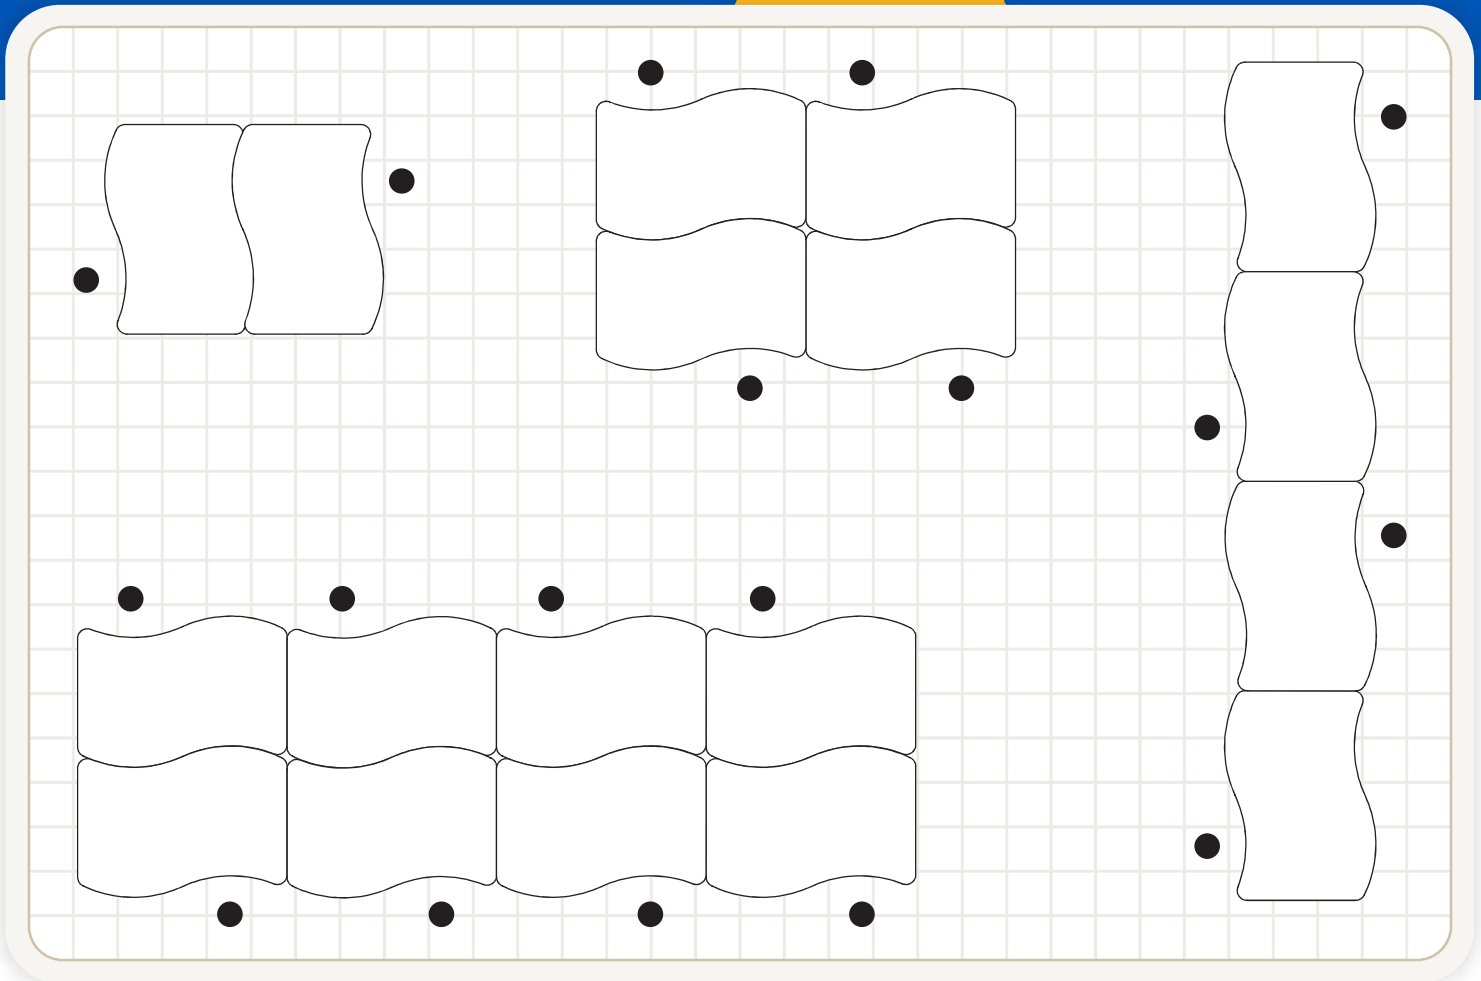

artcobell

Expanse

SHAPE DESKS

22" x 32"

Shape Desks

Rectangle

Expanse

Aperture

Tri-Top

Trapezoid 6

Kite

Beta

Beta Straight

Linc

Sail

Swoop