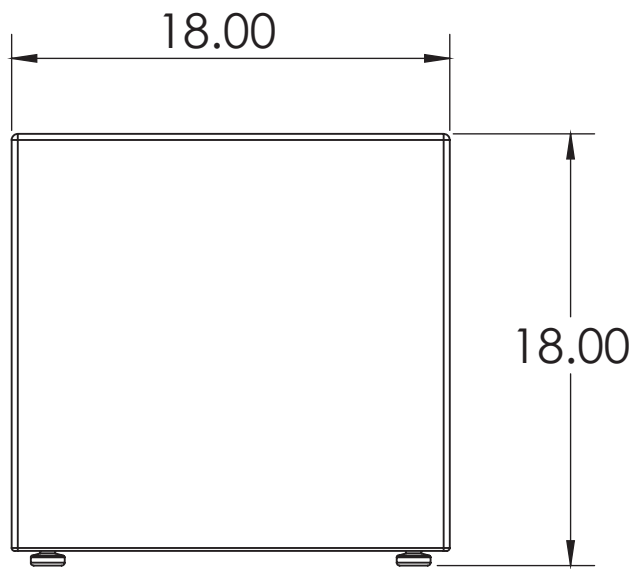

SQUARE

Square 18" Soft Seat is a cube shape, 18" width x 18" depth upholstered foam seat in two heights. Cover may be specified in vinyl and is not removable for cleaning. Accommodates up to 300 lb. weight capacity.

Core Construction

- > Cubed shape in ILD 95, high density foam
- > 3/4" particle board (MDF) wood base
- > Steel 3/8-16 thread inserts used for five heavy duty, adjustable, glides, 3/8-16" thread x 3" length x 2-1/8" base diameter

Soft Seating Square

* Model SS-SQ14 shown

* Model SS-SQ18 shown

MODEL	WIDTH"	DEPTH"	HEIGHT"
SS-SQ14	18"	18"	14"
SS-SQ18	18"	18"	18"