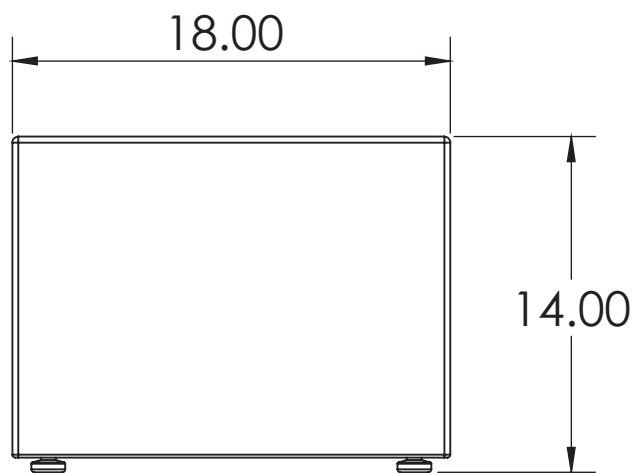

SQUARE

Square 18" Soft Seat is a cube shape, 18" width x 18" depth upholstered foam seat in two heights. Cover may be specified in vinyl and is not removable for cleaning. Accommodates up to 300 lb. weight capacity.

Core Construction

- > Cubed shape in ILD 95, high density foam
- > 3/4" particle board (MDF) wood base
- > Steel 3/8-16 thread inserts used for five heavy duty, adjustable, glides, 3/8-16" thread x 3" length x 2-1/8" base diameter

Soft Seating Square

* Model SS-SQ14 shown

* Model SS-SQ18 shown

MODEL	WIDTH"	DEPTH"	HEIGHT"
SS-SQ14	18"	18"	14"
SS-SQ18	18"	18"	18"