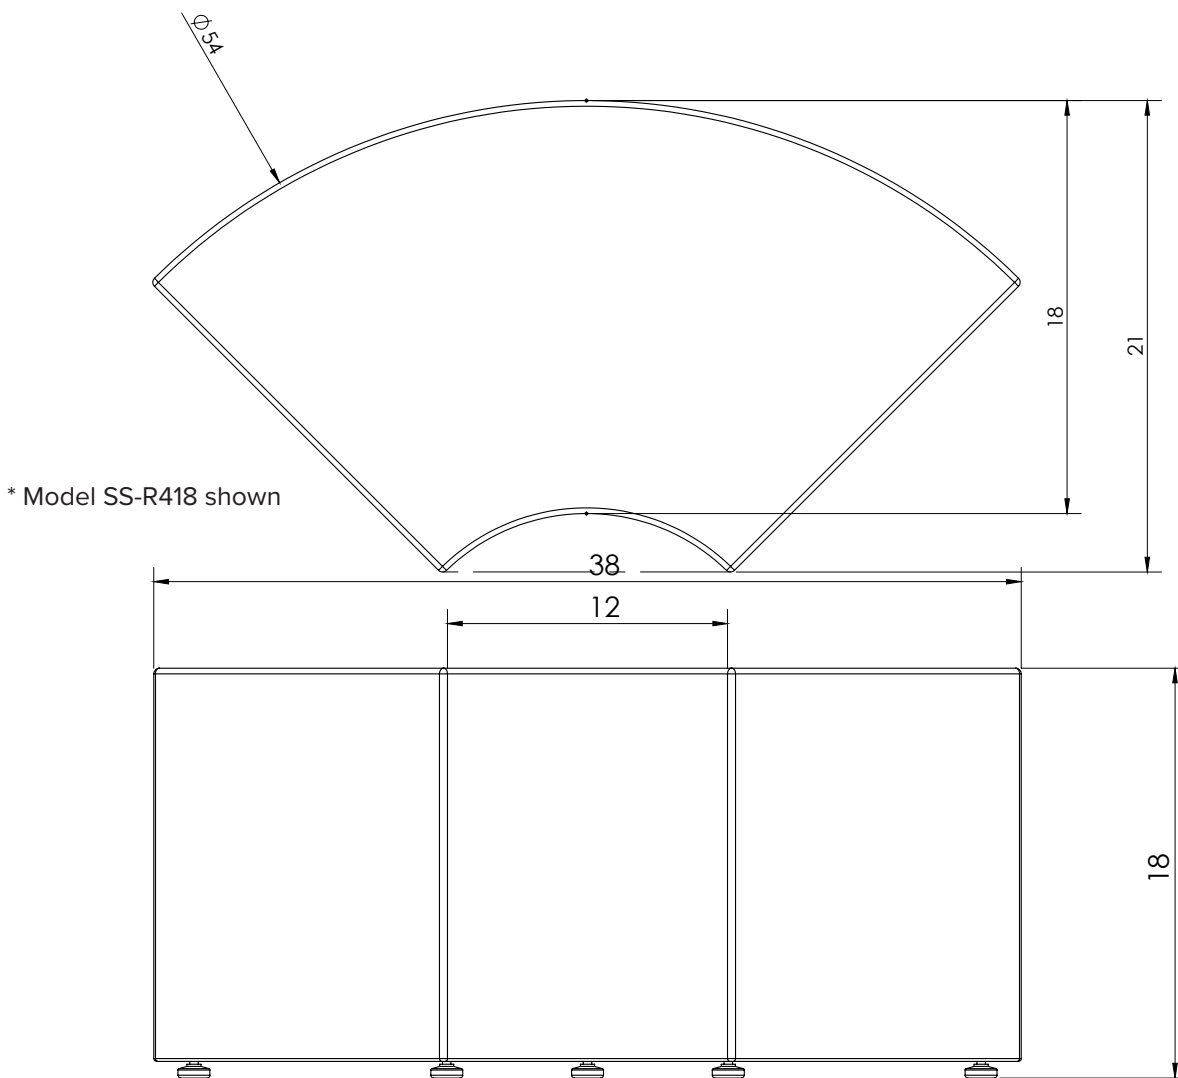

## 1/8 Round

\* Model SS-R818 shown

MODEL	WIDTH"	DEPTH"	HEIGHT"	BENCH DEPTH "
SS-R814	21"	19"	14"	18"
SS-R818	21"	19"	18"	18"
SS-R414	38"	21"	14"	18"
SS-R418	38"	21"	18"	18"
SS-R314	47"	23"	14"	18"
SS-R318	47"	23"	18"	18"
SS-R214	54"	27"	14"	18"
SS-R218	54"	27"	18"	18"

# Arc 1/4 Round

MODEL	WIDTH"	DEPTH"	HEIGHT"	BENCH DEPTH "
SS-R814	21"	19"	14"	18"
SS-R818	21"	19"	18"	18"
SS-R414	38"	21"	14"	18"
SS-R418	38"	21"	18"	18"
SS-R314	47"	23"	14"	18"
SS-R318	47"	23"	18"	18"
SS-R214	54"	27"	14"	18"
SS-R218	54"	27"	18"	18"

# Arc 1/3 Round

MODEL	WIDTH"	DEPTH"	HEIGHT"	BENCH DEPTH "
SS-R814	21"	19"	14"	18"
SS-R818	21"	19"	18"	18"
SS-R414	38"	21"	14"	18"
SS-R418	38"	21"	18"	18"
SS-R314	47"	23"	14"	18"
SS-R318	47"	23"	18"	18"
SS-R214	54"	27"	14"	18"
SS-R218	54"	27"	18"	18"

# Arc 1/2 Round

\* Model SS-R218 shown

MODEL	WIDTH"	DEPTH"	HEIGHT"	BENCH DEPTH "
SS-R814	21"	19"	14"	18"
SS-R818	21"	19"	18"	18"
SS-R414	38"	21"	14"	18"
SS-R418	38"	21"	18"	18"
SS-R314	47"	23"	14"	18"
SS-R318	47"	23"	18"	18"
SS-R214	54"	27"	14"	18"
SS-R218	54"	27"	18"	18"