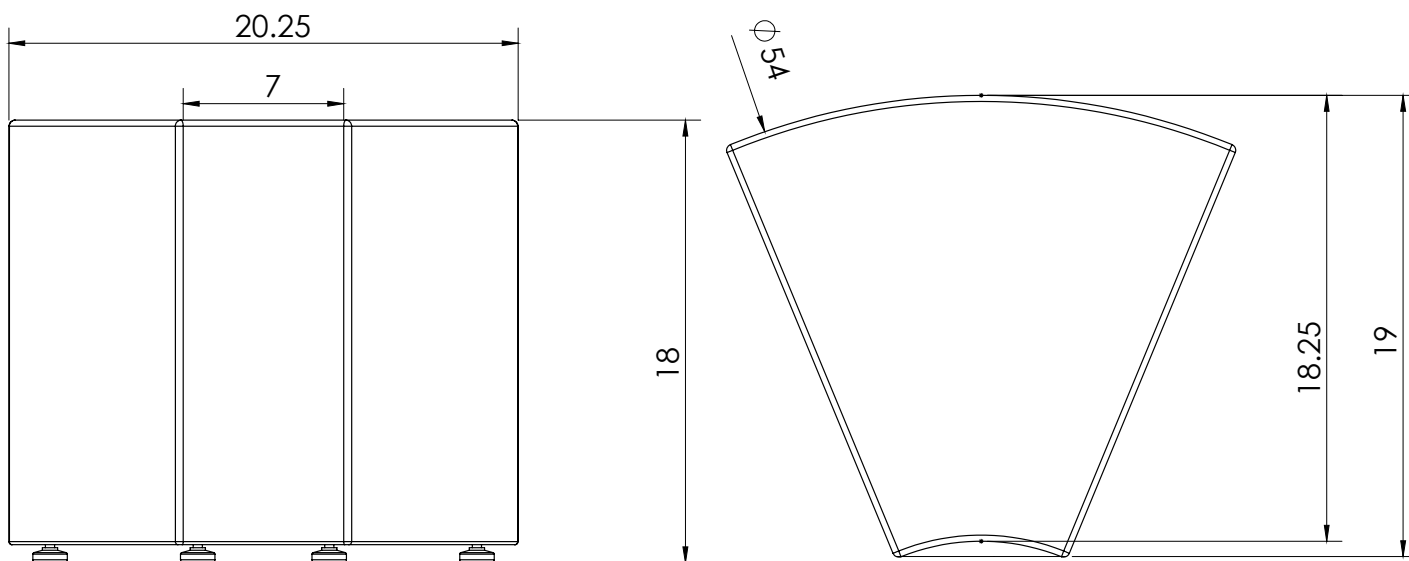

## 1/8 Round

\* Model SS-R818 shown

MODEL	WIDTH"	DEPTH"	HEIGHT"	BENCH DEPTH "
SS-R814	21"	19"	14"	18"
SS-R818	21"	19"	18"	18"
SS-R414	38"	21"	14"	18"
SS-R418	38"	21"	18"	18"
SS-R314	47"	23"	14"	18"
SS-R318	47"	23"	18"	18"
SS-R214	54"	27"	14"	18"
SS-R218	54"	27"	18"	18"