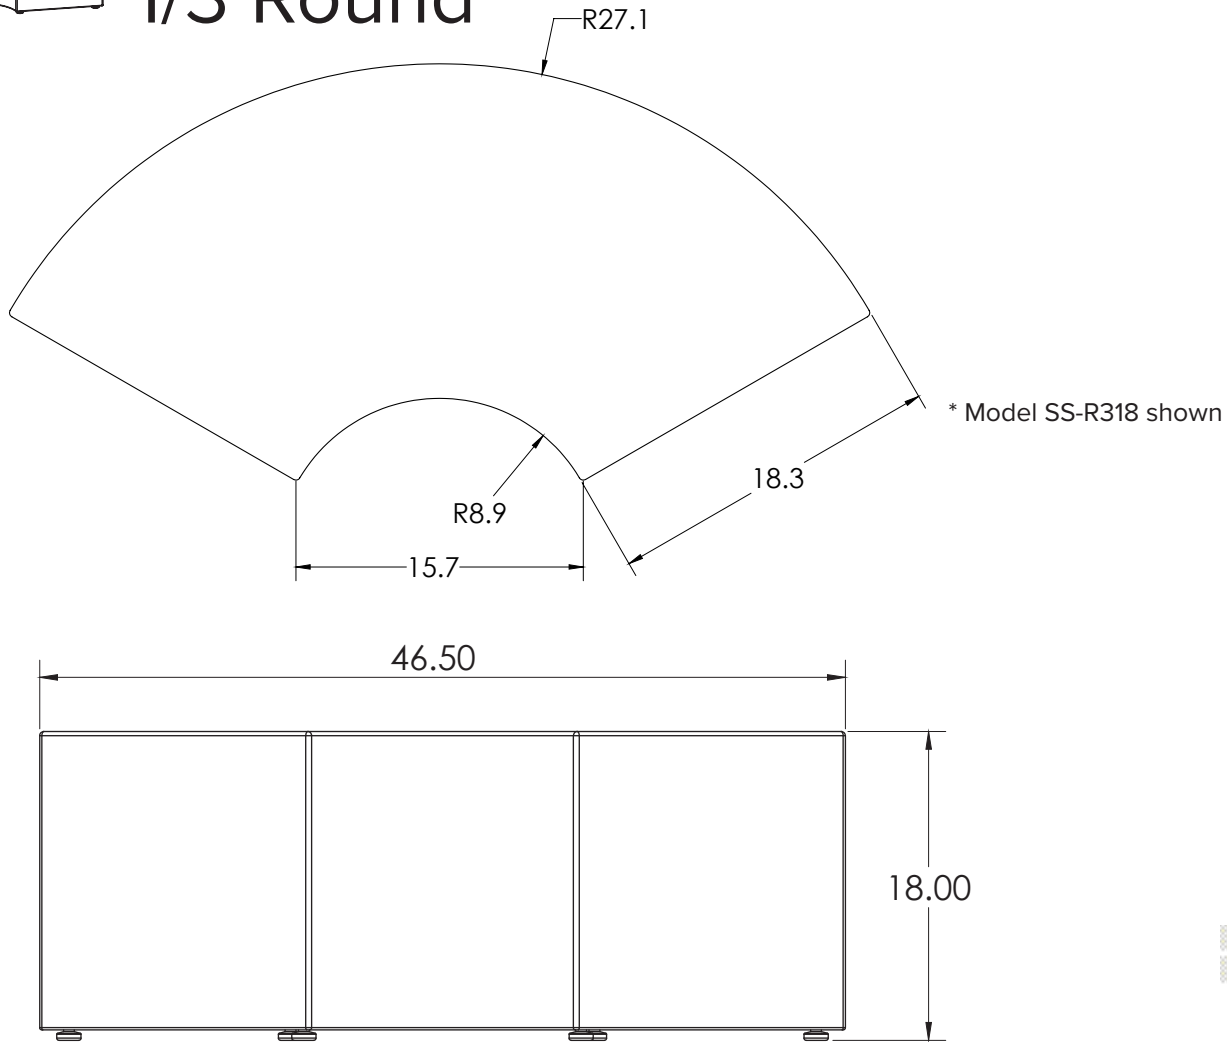

## 1/8 Round

\* Model SS-R818 shown

MODEL	WIDTH"	DEPTH"	HEIGHT"	BENCH DEPTH "
SS-R814	21"	19"	14"	18"
SS-R818	21"	19"	18"	18"
SS-R414	38"	21"	14"	18"
SS-R418	38"	21"	18"	18"
SS-R314	47"	23"	14"	18"
SS-R318	47"	23"	18"	18"
SS-R214	54"	27"	14"	18"
SS-R218	54"	27"	18"	18"

# Arc 1/4 Round

MODEL	WIDTH"	DEPTH"	HEIGHT"	BENCH DEPTH "
SS-R814	21"	19"	14"	18"
SS-R818	21"	19"	18"	18"
SS-R414	38"	21"	14"	18"
SS-R418	38"	21"	18"	18"
SS-R314	47"	23"	14"	18"
SS-R318	47"	23"	18"	18"
SS-R214	54"	27"	14"	18"
SS-R218	54"	27"	18"	18"

# Arc 1/3 Round

MODEL	WIDTH"	DEPTH"	HEIGHT"	BENCH DEPTH "
SS-R814	21"	19"	14"	18"
SS-R818	21"	19"	18"	18"
SS-R414	38"	21"	14"	18"
SS-R418	38"	21"	18"	18"
SS-R314	47"	23"	14"	18"
SS-R318	47"	23"	18"	18"
SS-R214	54"	27"	14"	18"
SS-R218	54"	27"	18"	18"

# Arc 1/2 Round

\* Model SS-R218 shown

MODEL	WIDTH"	DEPTH"	HEIGHT"	BENCH DEPTH "
SS-R814	21"	19"	14"	18"
SS-R818	21"	19"	18"	18"
SS-R414	38"	21"	14"	18"
SS-R418	38"	21"	18"	18"
SS-R314	47"	23"	14"	18"
SS-R318	47"	23"	18"	18"
SS-R214	54"	27"	14"	18"
SS-R218	54"	27"	18"	18"