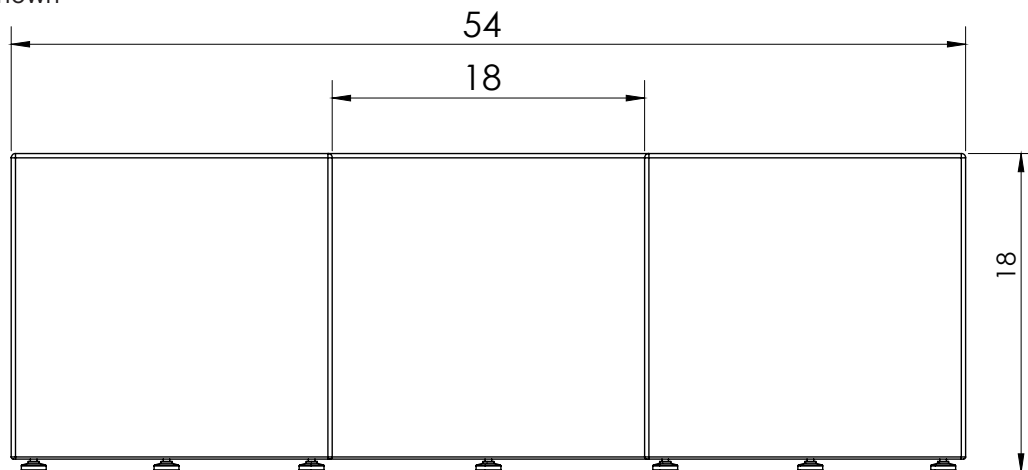

MODEL	WIDTH"	DEPTH"	HEIGHT"	BENCH DEPTH "
SS-R814	21"	19"	14"	18"
SS-R818	21"	19"	18"	18"
SS-R414	38"	21"	14"	18"
SS-R418	38"	21"	18"	18"
SS-R314	47"	23"	14"	18"
SS-R318	47"	23"	18"	18"
SS-R214	54"	27"	14"	18"
SS-R218	54"	27"	18"	18"

artcobell