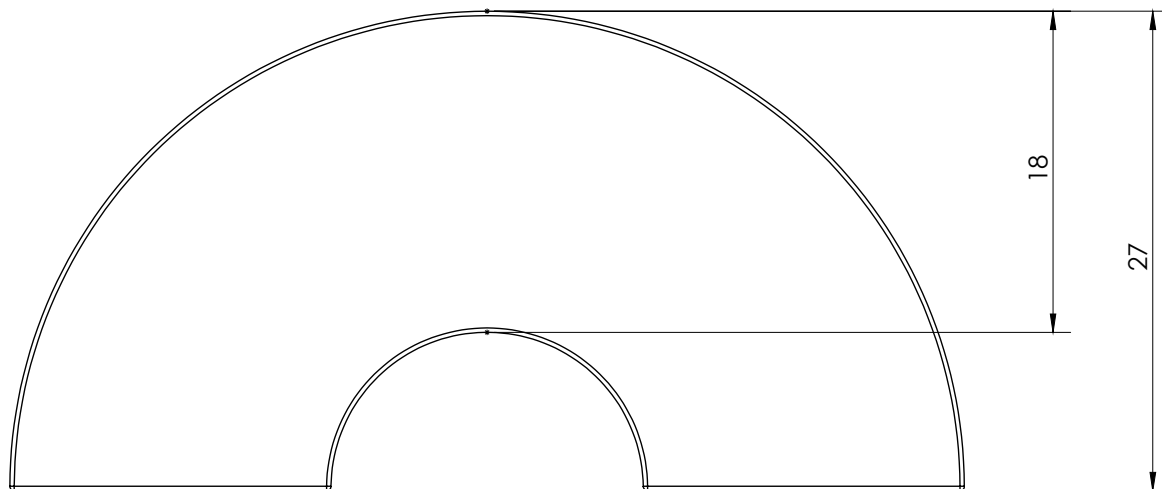

Arc 1/2 Round

* Model SS-R218 shown