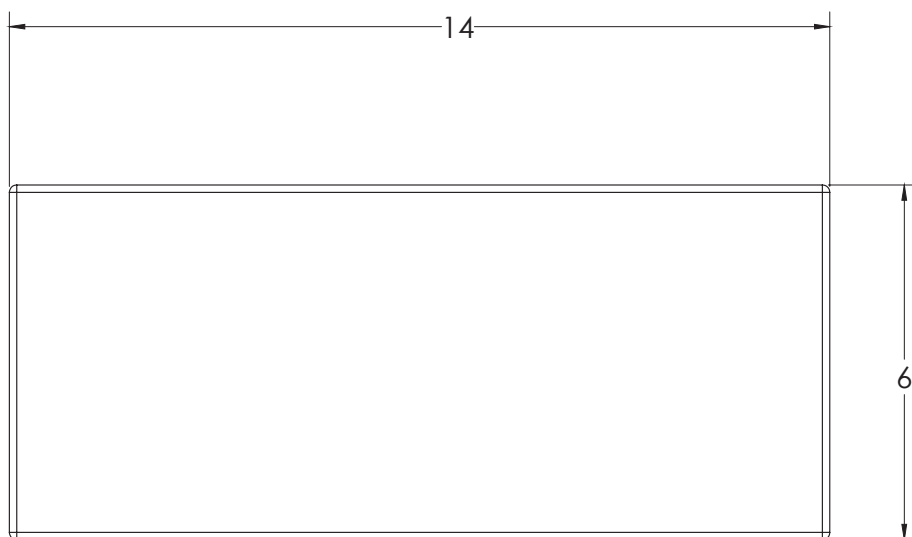

PAD

Rectangular Pads are rectangular prism shape upholstered foam pads. Padded slipcover may be specified in vinyl and is not removable. Accommodates up to 300 lb. weight capacity.

Core Construction

Rectangular prism shape in ILD 95, high density foam.

Soft Seating Rectangle Pad

* Model SS-RP2414 shown

MODEL	LENGTH "	DEPTH"	HEIGHT"
SS-RP4814	48"	14"	6"
SS-RP2414	24"	14"	6"
SS-RPG4814	48"	14"	6"
SS-RPG2414	24"	14"	6"