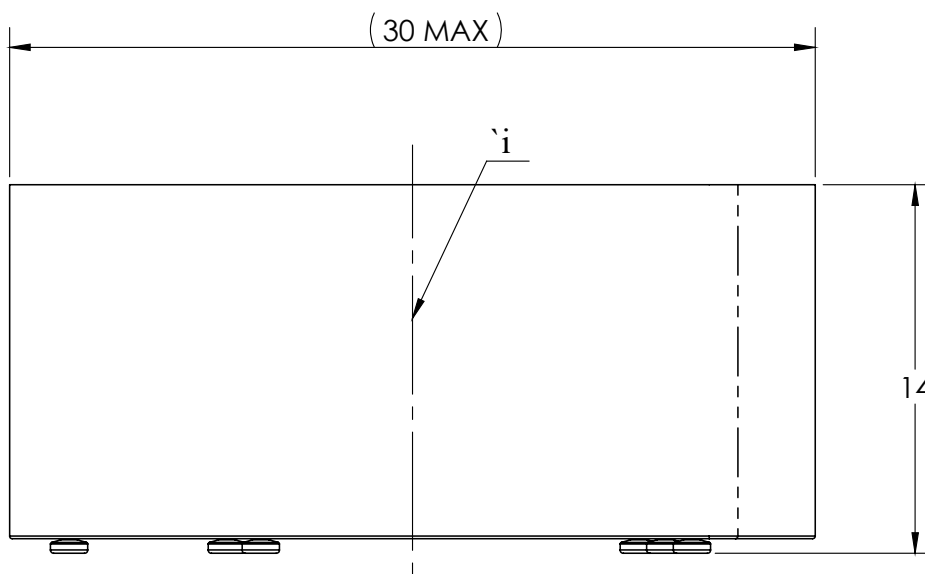

Core Construction

- > Curved shapes in ILD 95, high-density foam
- > 3/4" particle board (MDF) wood base
- > Steel 3/8-16 thread inserts used for five heavy-duty, adjustable, glides, 3/8-16" thread x 3" length x 2-1/8" base diameter

Soft Seating Nebula Bench

* Model SS-NEB14 shown

MODEL	OVERALL WIDTH "	OVERALL DEPTH"	HEIGHT "	BENCH DEPTH "
SS-NEB14	54"	30"	14"	27"
SS-NEB18	54"	30"	18"	27"

artcobell

Soft Seating Expanse Bench

* Model SS-EXP14 shown

MODEL	OVERALL WIDTH "	OVERALL DEPTH"	HEIGHT "	BENCH DEPTH "
SS-EXP14	54"	25"	14"	18"
SS-EXP18	54"	25"	18"	18"

artcobell