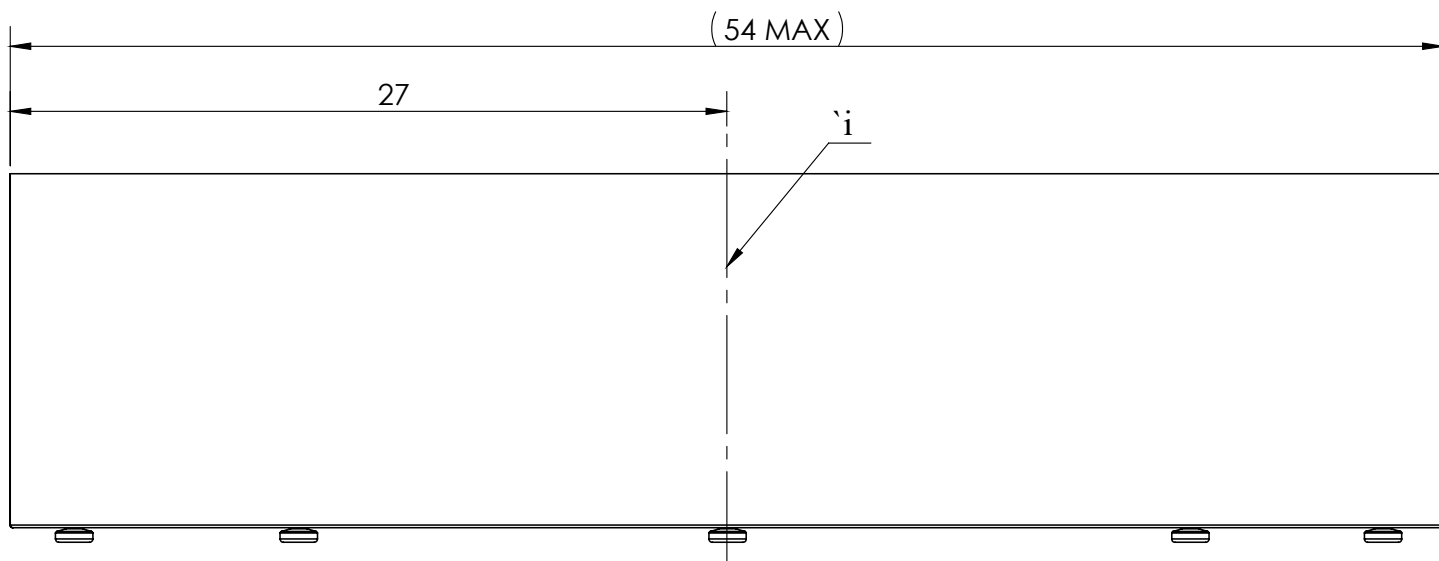

Soft Seating Nebula Bench

* Model SS-NEB14 shown

MODEL	OVERALL WIDTH "	OVERALL DEPTH"	HEIGHT "	BENCH DEPTH "
SS-NEB14	54"	30"	14"	27"
SS-NEB18	54"	30"	18"	27"

artcobell

Soft Seating Expanse Bench

* Model SS-EXP14 shown

MODEL	OVERALL WIDTH "	OVERALL DEPTH"	HEIGHT "	BENCH DEPTH "
SS-EXP14	54"	25"	14"	18"
SS-EXP18	54"	25"	18"	18"

artcobell