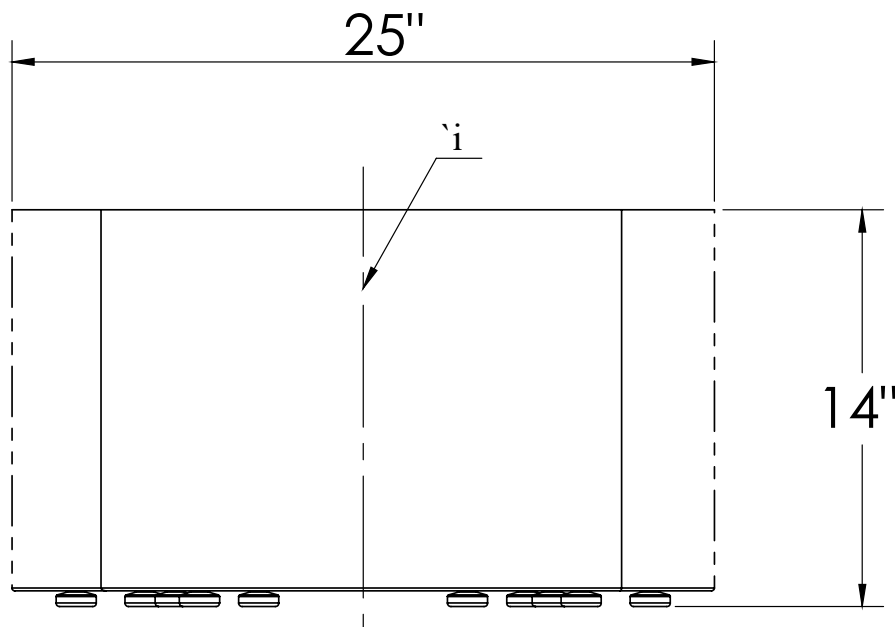

Soft Seating Nebula Bench

* Model SS-NEB14 shown

MODEL	OVERALL WIDTH "	OVERALL DEPTH"	HEIGHT "	BENCH DEPTH "
SS-NEB14	54"	30"	14"	27"
SS-NEB18	54"	30"	18"	27"

artcobell

Soft Seating Expanse Bench

* Model SS-EXP14 shown

MODEL	OVERALL WIDTH "	OVERALL DEPTH"	HEIGHT "	BENCH DEPTH "
SS-EXP14	54"	25"	14"	18"
SS-EXP18	54"	25"	18"	18"

artcobell