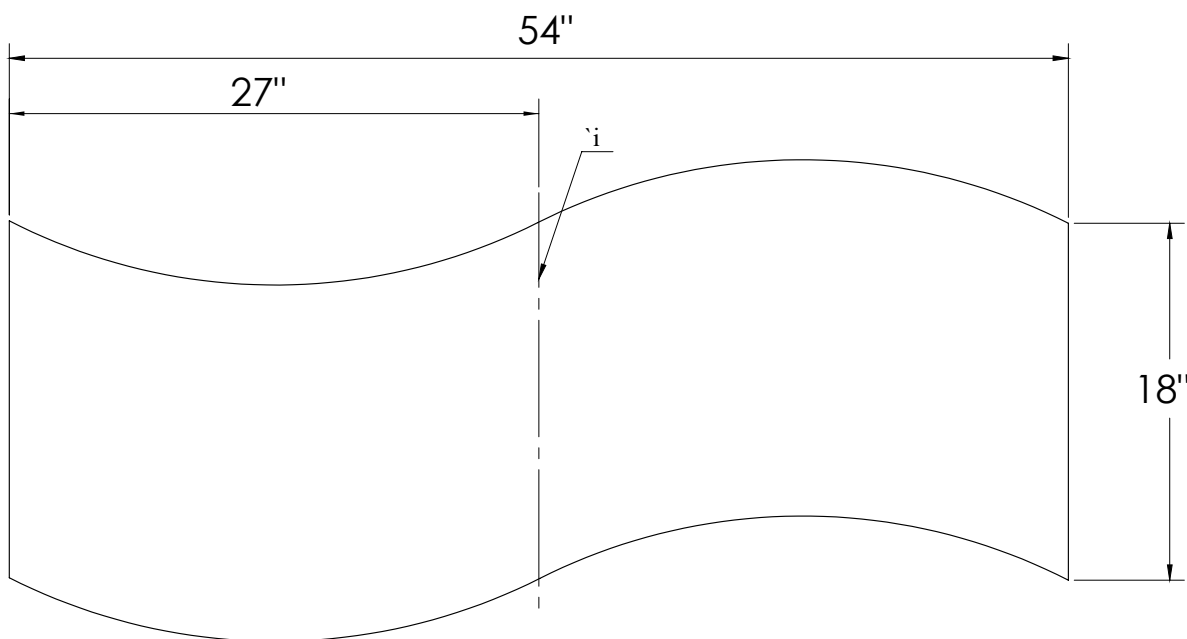

Soft Seating Nebula Bench

* Model SS-NEB14 shown

MODEL	OVERALL WIDTH "	OVERALL DEPTH"	HEIGHT "	BENCH DEPTH "
SS-NEB14	54"	30"	14"	27"
SS-NEB18	54"	30"	18"	27"

artcobell

Soft Seating Expanse Bench

* Model SS-EXP14 shown

MODEL	OVERALL WIDTH "	OVERALL DEPTH"	HEIGHT "	BENCH DEPTH "
SS-EXP14	54"	25"	14"	18"
SS-EXP18	54"	25"	18"	18"

artcobell