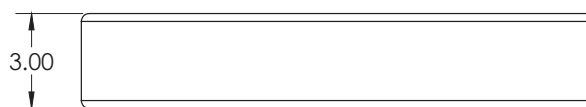

Compliance

- > Meets or exceeds applicable BIFMA standards
- > Certified Indoor Advantage™ Gold. Indoor air quality certified to SCS-EC10.3-2014 V3.0. Registration #SCS-IAQ-03677