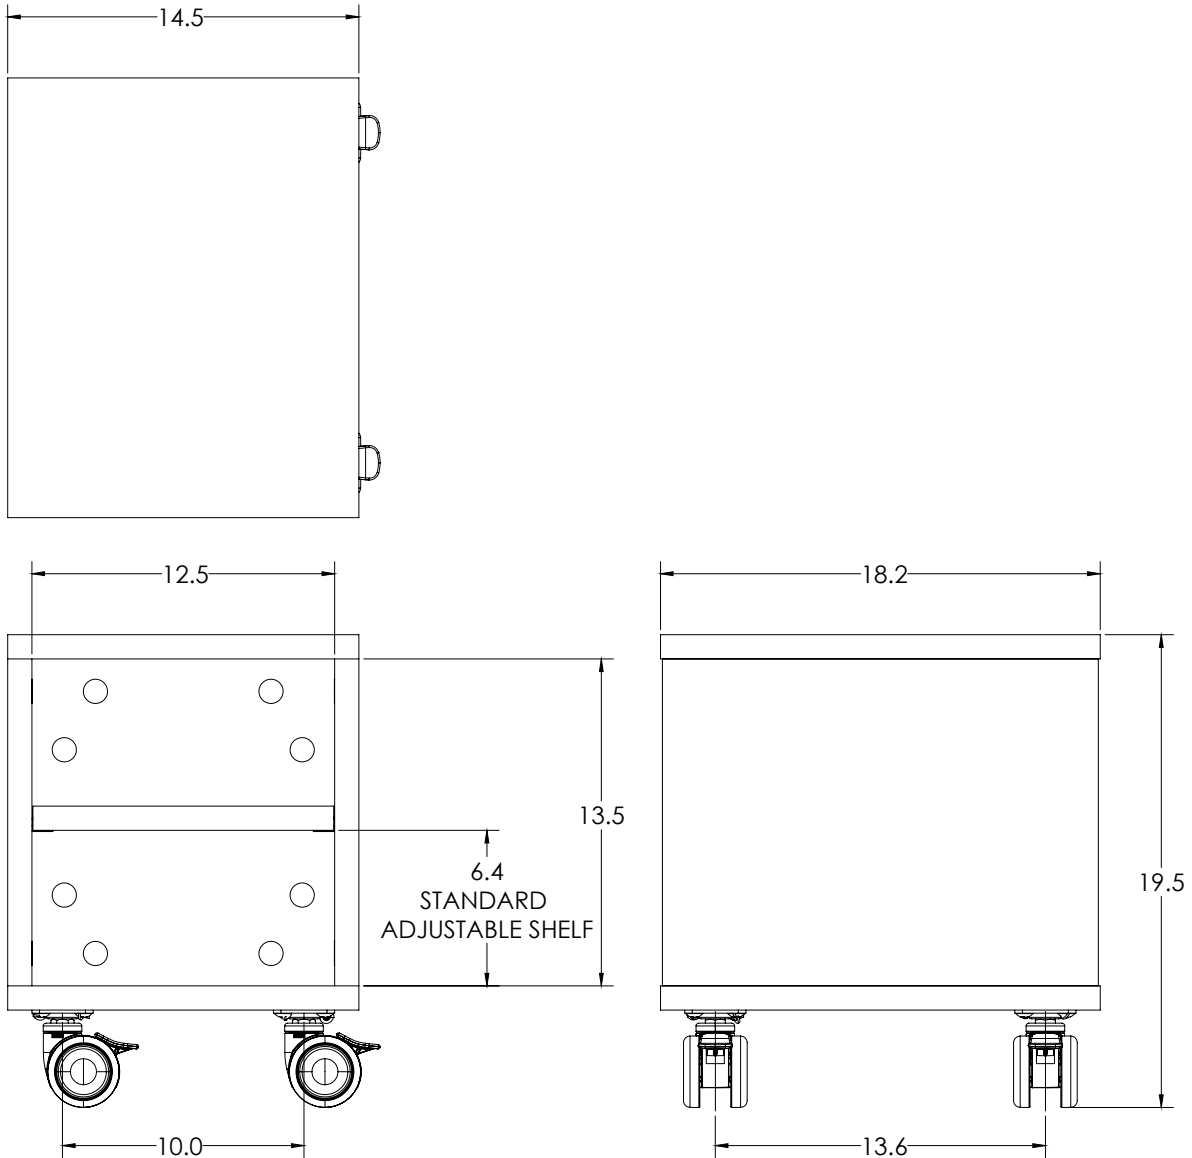

Ends, Partitions and Shelves

1" thermofused laminate. All four exposed edges of the uprights are banded with 2mm matching PVC. All 1"-thick shelves are 12.4" wide by 16.6" depth. Adjustable shelves are banded on the front and back edges with 2mm PVC. Adjustable shelves are not grooved or notched, allowing them to be fully interchangeable and reversible in case of damage or vandalism. Each section is 36-1/4" center to center. Shelf pins are plastic, polycarbonate, twin-pin clips to hold the shelf in place and prevent shelf from sliding or slipping. Tops are 1"-thick, thermofused laminate. Backs are 1" thick designer white laminate TFL.

Parts are milled for continual assembly in long runs of shelving. All parts are cam lock fasteners.

Casters

3" x 1.25" casters are fastened to the bottom of cabinet using 5/16" x 1" machine bolts at all 4 corners of the 4" square mounting plate. Metal to metal fastening at the caster to cabinet bottom for maximum strength. Weight capacity of caster is 240 lbs. each. Casters have ball bearing swivel, double roller bearings with split outer raceway to allow for easy mobility.

Compliance

- > Tested to applicable ANSI/BIFMA Furniture Standards
- > MAS Certified Green, certificate #MAS1800444

Storage

2- Place Mobile Cubbie

MODEL	DESCRIPTION	HEIGHT "	WIDTH "	DEPTH "
AMTC2	2 place cubbie	19.5"	18.2"	14.5"
AMTC4	4 place cubbie	19.5"	28.0"	14.5"
AMTC8	8 place cubbie	19.5"	55.0"	14.5"

artcobell

Storage

4-Place Mobile Cubbie

MODEL	DESCRIPTION	HEIGHT "	WIDTH "	DEPTH "
AMTC2	2 place cubbie	19.5"	18.2"	14.5"
AMTC4	4 place cubbie	19.5"	28.0"	14.5"
AMTC8	8 place cubbie	19.5"	55.0"	14.5"

Storage