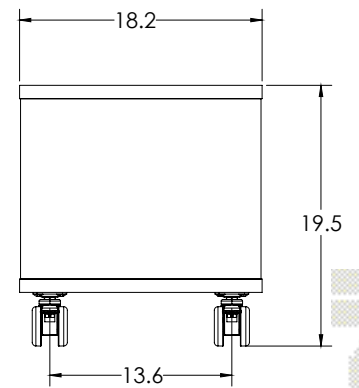

Ends, Partitions and Shelves

1" thermofused laminate. All four exposed edges of the uprights are banded with 2mm matching PVC. All 1"-thick shelves are 12.4" wide by 16.6" depth. Adjustable shelves are banded on the front and back edges with 2mm PVC. Adjustable shelves are not grooved or notched, allowing them to be fully interchangeable and reversible in case of damage or vandalism. Each section is 36-1/4" center to center. Shelf pins are plastic, polycarbonate, twin-pin clips to hold the shelf in place and prevent shelf from sliding or slipping. Tops are 1"-thick, thermofused laminate. Backs are 1" thick designer white laminate TFL.

Parts are milled for continual assembly in long runs of shelving. All parts are cam lock fasteners.

Casters

3" x 1.25" casters are fastened to the bottom of cabinet using 5/16" x 1" machine bolts at all 4 corners of the 4" square mounting plate. Metal to metal fastening at the caster to cabinet bottom for maximum strength. Weight capacity of caster is 240 lbs. each. Casters have ball bearing swivel, double roller bearings with split outer raceway to allow for easy mobility.

artcobell

Storage

4-Place Mobile Cubbie

MODEL	DESCRIPTION	HEIGHT "	WIDTH "	DEPTH "
AMTC2	2 place cubbie	19.5"	18.2"	14.5"
AMTC4	4 place cubbie	19.5"	28.0"	14.5"
AMTC8	8 place cubbie	19.5"	55.0"	14.5"

Storage

8-Place Mobile Cubbie

MODEL	DESCRIPTION	HEIGHT "	WIDTH "	DEPTH "
AMTC2	2 place cubbie	19.5"	18.2"	14.5"
AMTC4	4 place cubbie	19.5"	28.0"	14.5"
AMTC8	8 place cubbie	19.5"	55.0"	14.5"