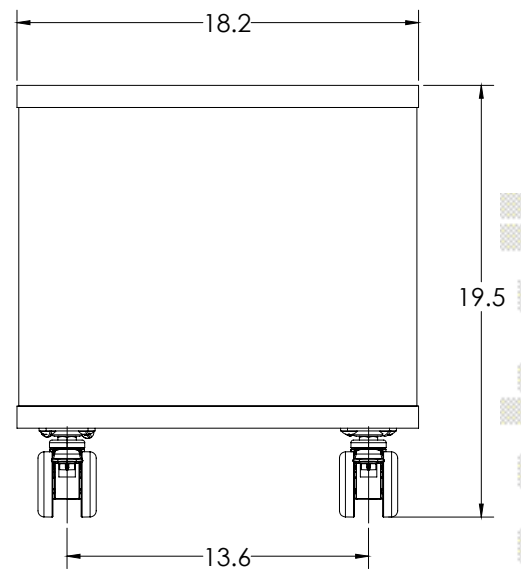

Ends, Partitions and Shelves

1" thermofused laminate. All four exposed edges of the uprights are banded with 2mm matching PVC. All 1"-thick shelves are 12.4" wide by 16.6" depth. Adjustable shelves are banded on the front and back edges with 2mm PVC. Adjustable shelves are not grooved or notched, allowing them to be fully interchangeable and reversible in case of damage or vandalism. Each section is 36-1/4" center to center. Shelf pins are plastic, polycarbonate, twin-pin clips to hold the shelf in place and prevent shelf from sliding or slipping. Tops are 1"-thick, thermofused laminate. Backs are 1" thick designer white laminate TFL.

Parts are milled for continual assembly in long runs of shelving. All parts are cam lock fasteners.

Casters

3" x 1.25" casters are fastened to the bottom of cabinet using 5/16" x 1" machine bolts at all 4 corners of the 4" square mounting plate. Metal to metal fastening at the caster to cabinet bottom for maximum strength. Weight capacity of caster is 240 lbs. each. Casters have ball bearing swivel, double roller bearings with split outer raceway to allow for easy mobility.

Compliance

- > Tested to applicable ANSI/BIFMA Furniture Standards
- > MAS Certified Green, certificate #MAS1800444

Storage

2- Place Mobile Cubbie

MODEL	DESCRIPTION	HEIGHT "	WIDTH "	DEPTH "
AMTC2	2 place cubbie	19.5"	18.2"	14.5"
AMTC4	4 place cubbie	19.5"	28.0"	14.5"
AMTC8	8 place cubbie	19.5"	55.0"	14.5"

artcobell

Storage

4-Place Mobile Cubbie

MODEL	DESCRIPTION	HEIGHT "	WIDTH "	DEPTH "
AMTC2	2 place cubbie	19.5"	18.2"	14.5"
AMTC4	4 place cubbie	19.5"	28.0"	14.5"
AMTC8	8 place cubbie	19.5"	55.0"	14.5"

Storage