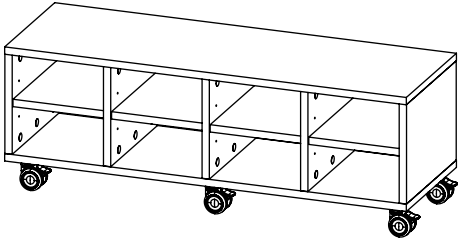

Mobile Cubbies

18.2" deep castered cubbie storage is available in 1, 2, and 4-column setups. Units are single-sided, open-faced with thermofused-melamine cladding. Units are standard with one adjustable interior shelf. Additional shelves are available.

Ends, Partitions and Shelves

1" thermofused laminate. All four exposed edges of the uprights are banded with 2mm matching PVC. All 1"-thick shelves are 12.4" wide by 16.6" depth. Adjustable shelves are banded on the front and back edges with 2mm PVC. Adjustable shelves are not grooved or notched, allowing them to be fully interchangeable and reversible in case of damage or vandalism. Each section is 36-1/4" center to center. Shelf pins are plastic, polycarbonate, twin-pin clips to hold the shelf in place and prevent shelf from sliding or slipping. Tops are 1"-thick, thermofused laminate. Backs are 1" thick designer white laminate TFL.

Parts are milled for continual assembly in long runs of shelving. All parts are cam lock fasteners.

Casters

3" x 1.25" casters are fastened to the bottom of cabinet using 5/16" x 1" machine bolts at all 4 corners of the 4" square mounting plate. Metal to metal fastening at the caster to cabinet bottom for maximum strength. Weight capacity of caster is 240 lbs. each. Casters have ball bearing swivel, double roller bearings with split outer raceway to allow for easy mobility.

artcobell

Storage

4-Place Mobile Cubbie

MODEL	DESCRIPTION	HEIGHT "	WIDTH "	DEPTH "
AMTC2	2 place cubbie	19.5"	18.2"	14.5"
AMTC4	4 place cubbie	19.5"	28.0"	14.5"
AMTC8	8 place cubbie	19.5"	55.0"	14.5"

Storage