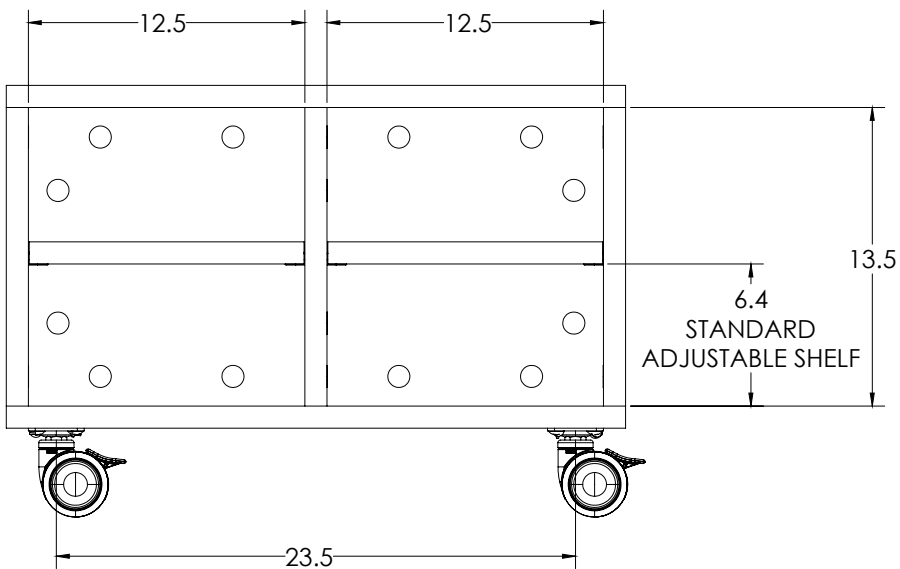

Ends, Partitions and Shelves

1" thermofused laminate. All four exposed edges of the uprights are banded with 2mm matching PVC. All 1"-thick shelves are 12.4" wide by 16.6" depth. Adjustable shelves are banded on the front and back edges with 2mm PVC. Adjustable shelves are not grooved or notched, allowing them to be fully interchangeable and reversible in case of damage or vandalism. Each section is 36-1/4" center to center. Shelf pins are plastic, polycarbonate, twin-pin clips to hold the shelf in place and prevent shelf from sliding or slipping. Tops are 1"-thick, thermofused laminate. Backs are 1" thick designer white laminate TFL.

Parts are milled for continual assembly in long runs of shelving. All parts are cam lock fasteners.

Casters

3" x 1.25" casters are fastened to the bottom of cabinet using 5/16" x 1" machine bolts at all 4 corners of the 4" square mounting plate. Metal to metal fastening at the caster to cabinet bottom for maximum strength. Weight capacity of caster is 240 lbs. each. Casters have ball bearing swivel, double roller bearings with split outer raceway to allow for easy mobility.

Compliance

- > Tested to applicable ANSI/BIFMA Furniture Standards
- > MAS Certified Green, certificate #MAS1800444

Storage

2- Place Mobile Cubbie

MODEL	DESCRIPTION	HEIGHT "	WIDTH "	DEPTH "
AMTC2	2 place cubbie	19.5"	18.2"	14.5"
AMTC4	4 place cubbie	19.5"	28.0"	14.5"
AMTC8	8 place cubbie	19.5"	55.0"	14.5"

artcobell

Storage

4-Place Mobile Cubbie

MODEL	DESCRIPTION	HEIGHT "	WIDTH "	DEPTH "
AMTC2	2 place cubbie	19.5"	18.2"	14.5"
AMTC4	4 place cubbie	19.5"	28.0"	14.5"
AMTC8	8 place cubbie	19.5"	55.0"	14.5"

Storage