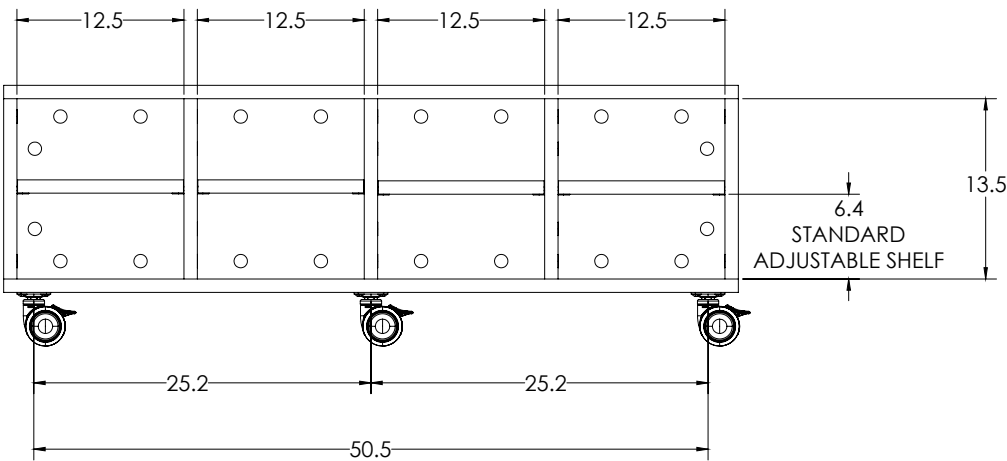

Ends, Partitions and Shelves

1" thermofused laminate. All four exposed edges of the uprights are banded with 2mm matching PVC. All 1"-thick shelves are 12.4" wide by 16.6" depth. Adjustable shelves are banded on the front and back edges with 2mm PVC. Adjustable shelves are not grooved or notched, allowing them to be fully interchangeable and reversible in case of damage or vandalism. Each section is 36-1/4" center to center. Shelf pins are plastic, polycarbonate, twin-pin clips to hold the shelf in place and prevent shelf from sliding or slipping. Tops are 1"-thick, thermofused laminate. Backs are 1" thick designer white laminate TFL.

Parts are milled for continual assembly in long runs of shelving. All parts are cam lock fasteners.

Casters

3" x 1.25" casters are fastened to the bottom of cabinet using 5/16" x 1" machine bolts at all 4 corners of the 4" square mounting plate. Metal to metal fastening at the caster to cabinet bottom for maximum strength. Weight capacity of caster is 240 lbs. each. Casters have ball bearing swivel, double roller bearings with split outer raceway to allow for easy mobility.

artcobell

Storage

4-Place Mobile Cubbie

MODEL	DESCRIPTION	HEIGHT "	WIDTH "	DEPTH "
AMTC2	2 place cubbie	19.5"	18.2"	14.5"
AMTC4	4 place cubbie	19.5"	28.0"	14.5"
AMTC8	8 place cubbie	19.5"	55.0"	14.5"

Storage

8-Place Mobile Cubbie

MODEL	DESCRIPTION	HEIGHT "	WIDTH "	DEPTH "
AMTC2	2 place cubbie	19.5"	18.2"	14.5"
AMTC4	4 place cubbie	19.5"	28.0"	14.5"
AMTC8	8 place cubbie	19.5"	55.0"	14.5"