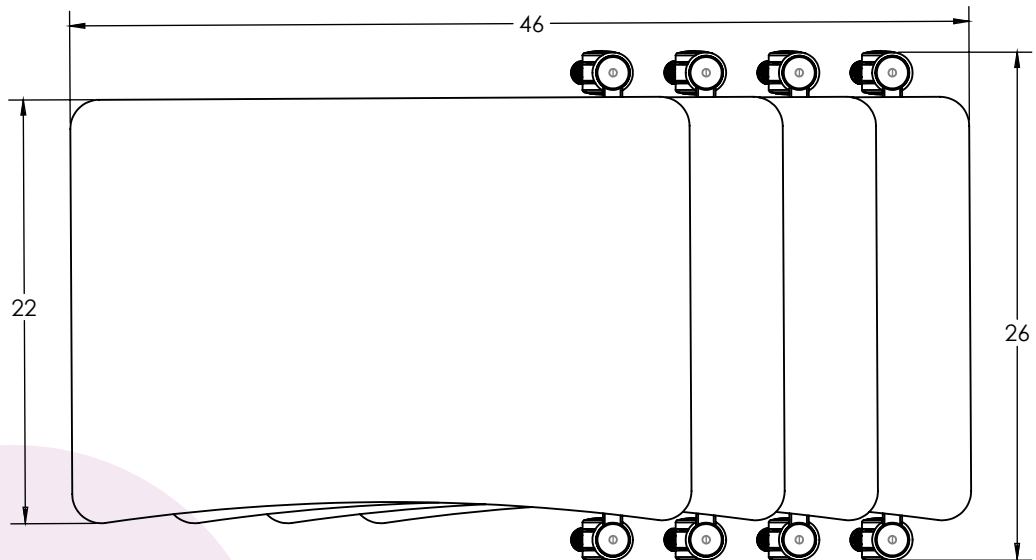

Stacking Desk

Rectangle Belly Cut