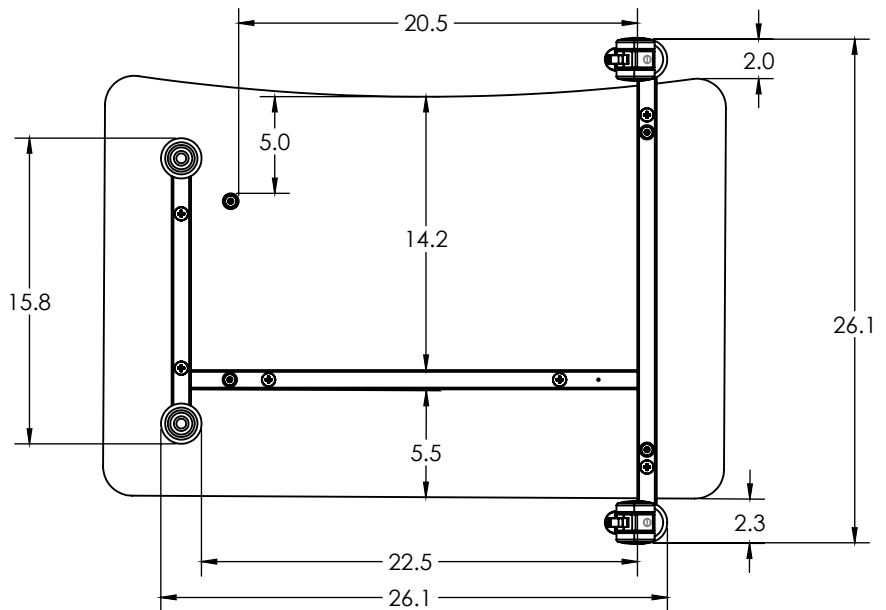

## Tops

Work surface is constructed of 3/4" thick 45# particleboard core surfaced with high-pressure laminate (HPL) top and phenolic backer sheet for balanced construction. 3/4" flat vinyl edge is secured to the perimeter of the top. Top size averages 22" x 32" (see details by model).

## Frame

Fully-welded frame comprises a support brace made of three (3) 1" x 2" diameter 18-gauge laser-cut square steel tubes and four (4) 1-3/4" diameter 16-gauge steel tube legs. Tops are attached to the frame assembly with metal-to-metal fasteners. A plastic stand-off is added for extra support during stack application. Casters are NXT MOV 50mm locking casters. Wheelbarrow models include two (2) NXT MOV 50mm casters and two (2) nylon glides. All glide models have four (4) nylon glides. All caster models have four (4) NXT MOV 50mm casters.

## Rectangle Belly Cut

MODEL	WIDTH "	LENGTH "	HEIGHT "	D.B.L.*
SWRBC27	22.0"	32.0"	27.0"	21.9"
SWRBC29	22.0"	32.0"	29.0"	21.9"

**Notes**

D.B.L. — distance between legs

Learn more at [artcobell.com](http://artcobell.com)

## Beta Straight

MODEL	WIDTH "	LENGTH "	HEIGHT "	D.B.L.*
SWBS27	22.0"	32.0"	27.0"	21.9"
SWBS29	22.0"	32.0"	29.0"	21.9"

**Notes**

D.B.L. — distance between legs

Learn more at [artcobell.com](http://artcobell.com)