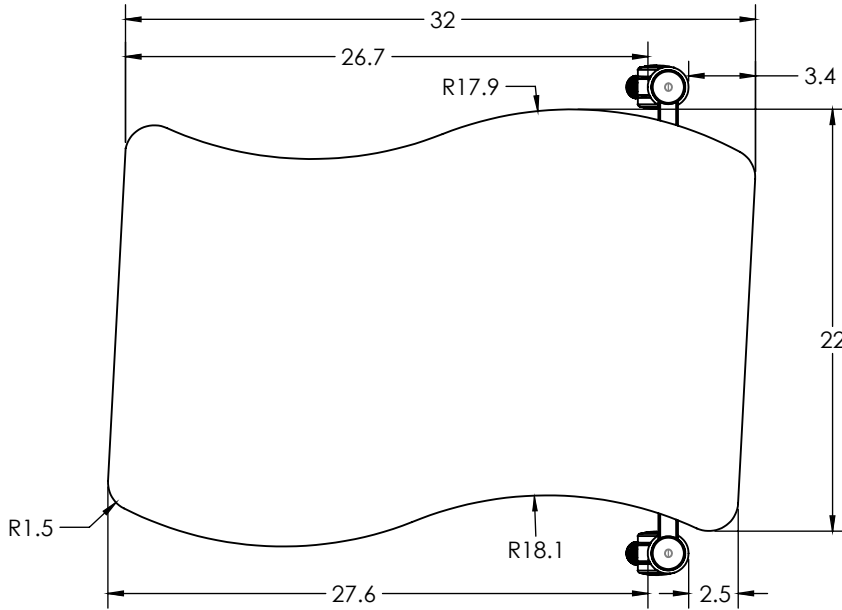

Stacking Desk Expanse

MODEL	WIDTH "	LENGTH "	HEIGHT "	D.B.L.*
SWEX27	22.0"	32.0"	27.0"	21.9"
SWEX29	22.0"	32.0"	29.0"	21.9"

Notes

D.B.L. — distance between legs

Learn more at artcobell.com