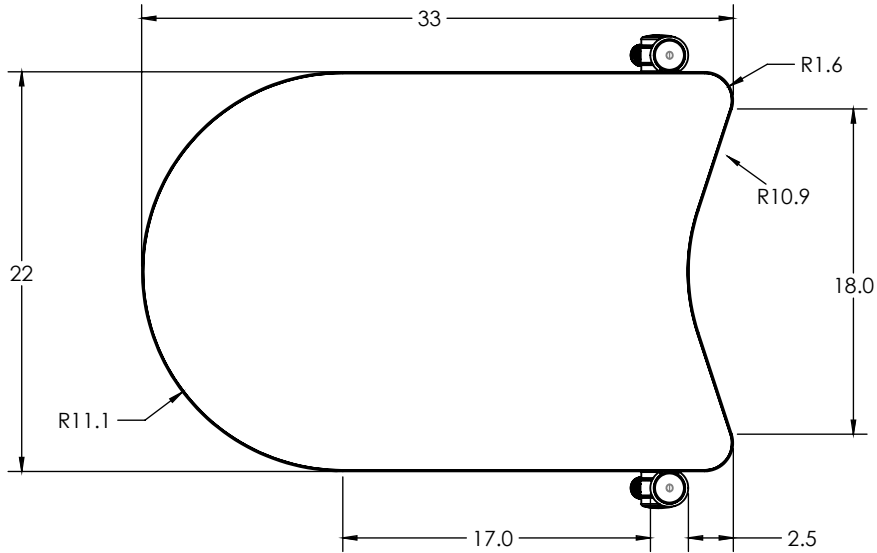

## Rectangle Belly Cut

MODEL	WIDTH "	LENGTH "	HEIGHT "	D.B.L.*
SWRBC27	22.0"	32.0"	27.0"	21.9"
SWRBC29	22.0"	32.0"	29.0"	21.9"

**Notes**

D.B.L. — distance between legs

Learn more at [artcobell.com](http://artcobell.com)

## Rectangle

MODEL	WIDTH "	LENGTH "	HEIGHT "	D.B.L.*
SWRC27	22.0"	32.0"	27.0"	21.9"
SWRC29	22.0"	32.0"	29.0"	21.9"

**Notes**

D.B.L — distance between legs

Learn more at [artcobell.com](http://artcobell.com)

## Linc

MODEL	WIDTH "	LENGTH "	HEIGHT "	D.B.L.*
SWLC27	22.0"	32.0"	27.0"	21.9"
SWLC29	22.0"	32.0"	29.0"	21.9"

**Notes**

D.B.L. — distance between legs

Learn more at [artcobell.com](http://artcobell.com)