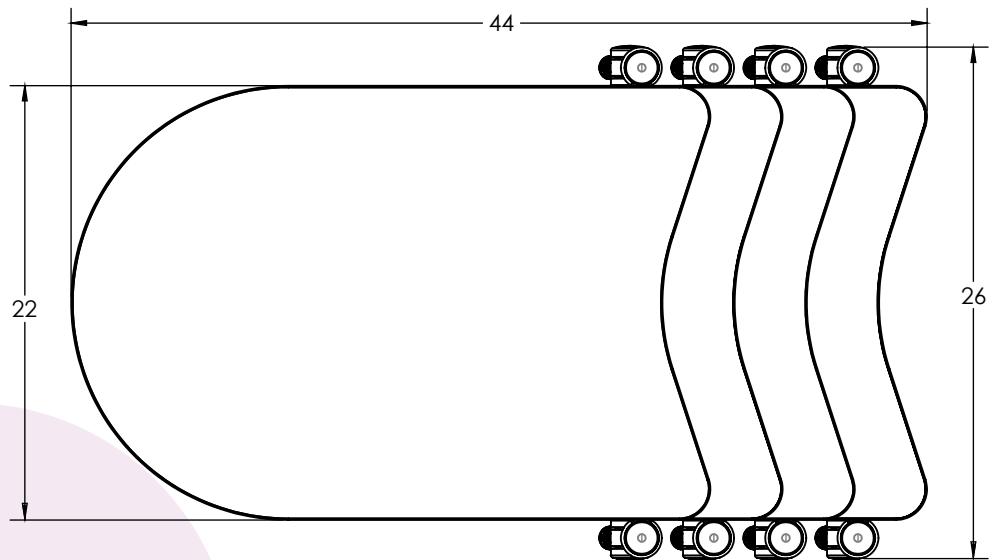

Stacking Desk

Linc

Learn more at artcobell.com