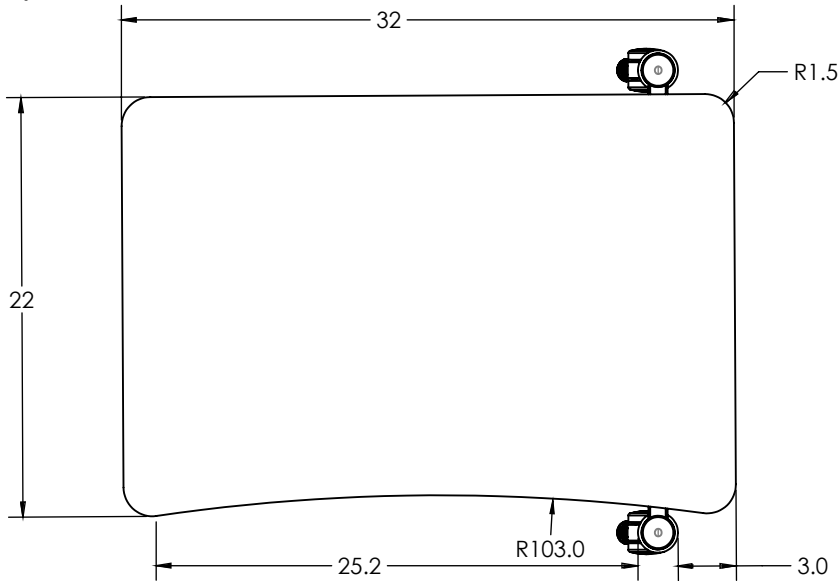

## Tops

Work surface is constructed of 3/4" thick 45# particleboard core surfaced with high-pressure laminate (HPL) top and phenolic backer sheet for balanced construction. 3/4" flat vinyl edge is secured to the perimeter of the top. Top size averages 22" x 32" (see details by model).

## Frame

Fully-welded frame comprises a support brace made of three (3) 1" x 2" diameter 18-gauge laser-cut square steel tubes and four (4) 1-3/4" diameter 16-gauge steel tube legs. Tops are attached to the frame assembly with metal-to-metal fasteners. A plastic stand-off is added for extra support during stack application. Casters are NXT MOV 50mm locking casters. Wheelbarrow models include two (2) NXT MOV 50mm casters and two (2) nylon glides. All glide models have four (4) nylon glides. All caster models have four (4) NXT MOV 50mm casters.

## Rectangle Belly Cut

MODEL	WIDTH "	LENGTH "	HEIGHT "	D.B.L.*
SWRBC27	22.0"	32.0"	27.0"	21.9"
SWRBC29	22.0"	32.0"	29.0"	21.9"

**Notes**

D.B.L. — distance between legs

Learn more at [artcobell.com](http://artcobell.com)

## Rectangle

MODEL	WIDTH "	LENGTH "	HEIGHT "	D.B.L.*
SWRC27	22.0"	32.0"	27.0"	21.9"
SWRC29	22.0"	32.0"	29.0"	21.9"

**Notes**

D.B.L — distance between legs

Learn more at [artcobell.com](http://artcobell.com)