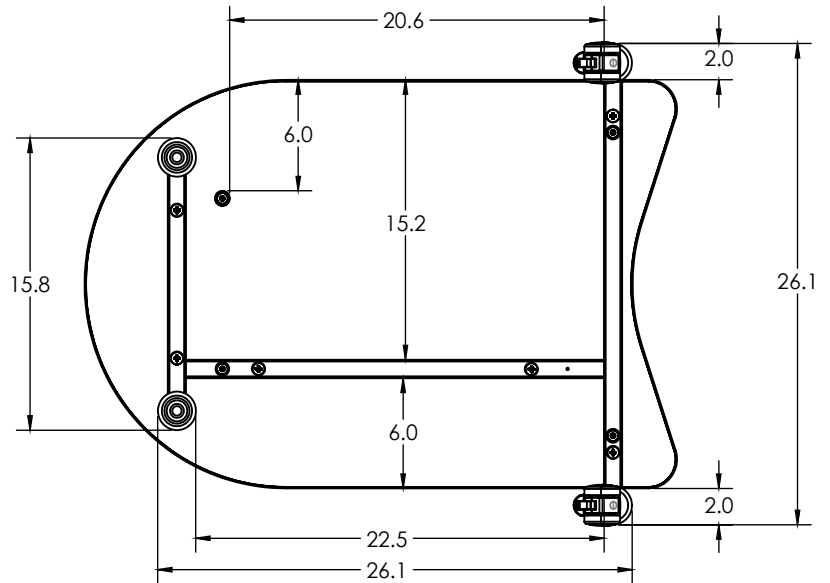

## Tops

Work surface is constructed of 3/4" thick 45# particleboard core surfaced with high-pressure laminate (HPL) top and phenolic backer sheet for balanced construction. 3/4" flat vinyl edge is secured to the perimeter of the top. Top size averages 22" x 32" (see details by model).

## Rectangle Belly Cut

MODEL	WIDTH "	LENGTH "	HEIGHT "	D.B.L.*
SWRBC27	22.0"	32.0"	27.0"	21.9"
SWRBC29	22.0"	32.0"	29.0"	21.9"

**Notes**

D.B.L. — distance between legs

Learn more at [artcobell.com](http://artcobell.com)

## Rectangle

MODEL	WIDTH "	LENGTH "	HEIGHT "	D.B.L.*
SWRC27	22.0"	32.0"	27.0"	21.9"
SWRC29	22.0"	32.0"	29.0"	21.9"

**Notes**

D.B.L — distance between legs

Learn more at [artcobell.com](http://artcobell.com)

## Linc

MODEL	WIDTH "	LENGTH "	HEIGHT "	D.B.L.*
SWLC27	22.0"	32.0"	27.0"	21.9"
SWLC29	22.0"	32.0"	29.0"	21.9"

**Notes**

D.B.L. — distance between legs

Learn more at [artcobell.com](http://artcobell.com)