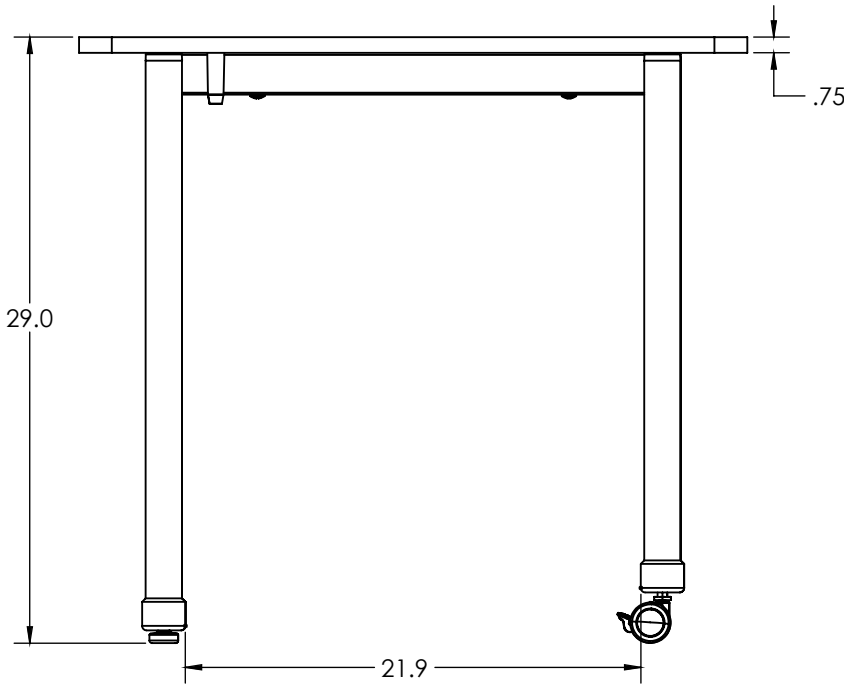

Stacking Desk Rectangle

Learn more at artcobell.com