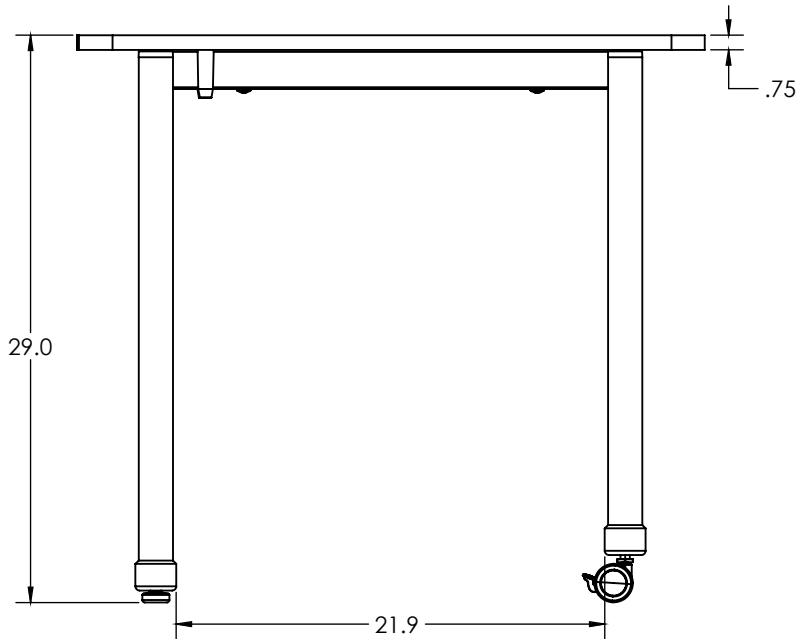

Stacking Desk

Rectangle Belly Cut