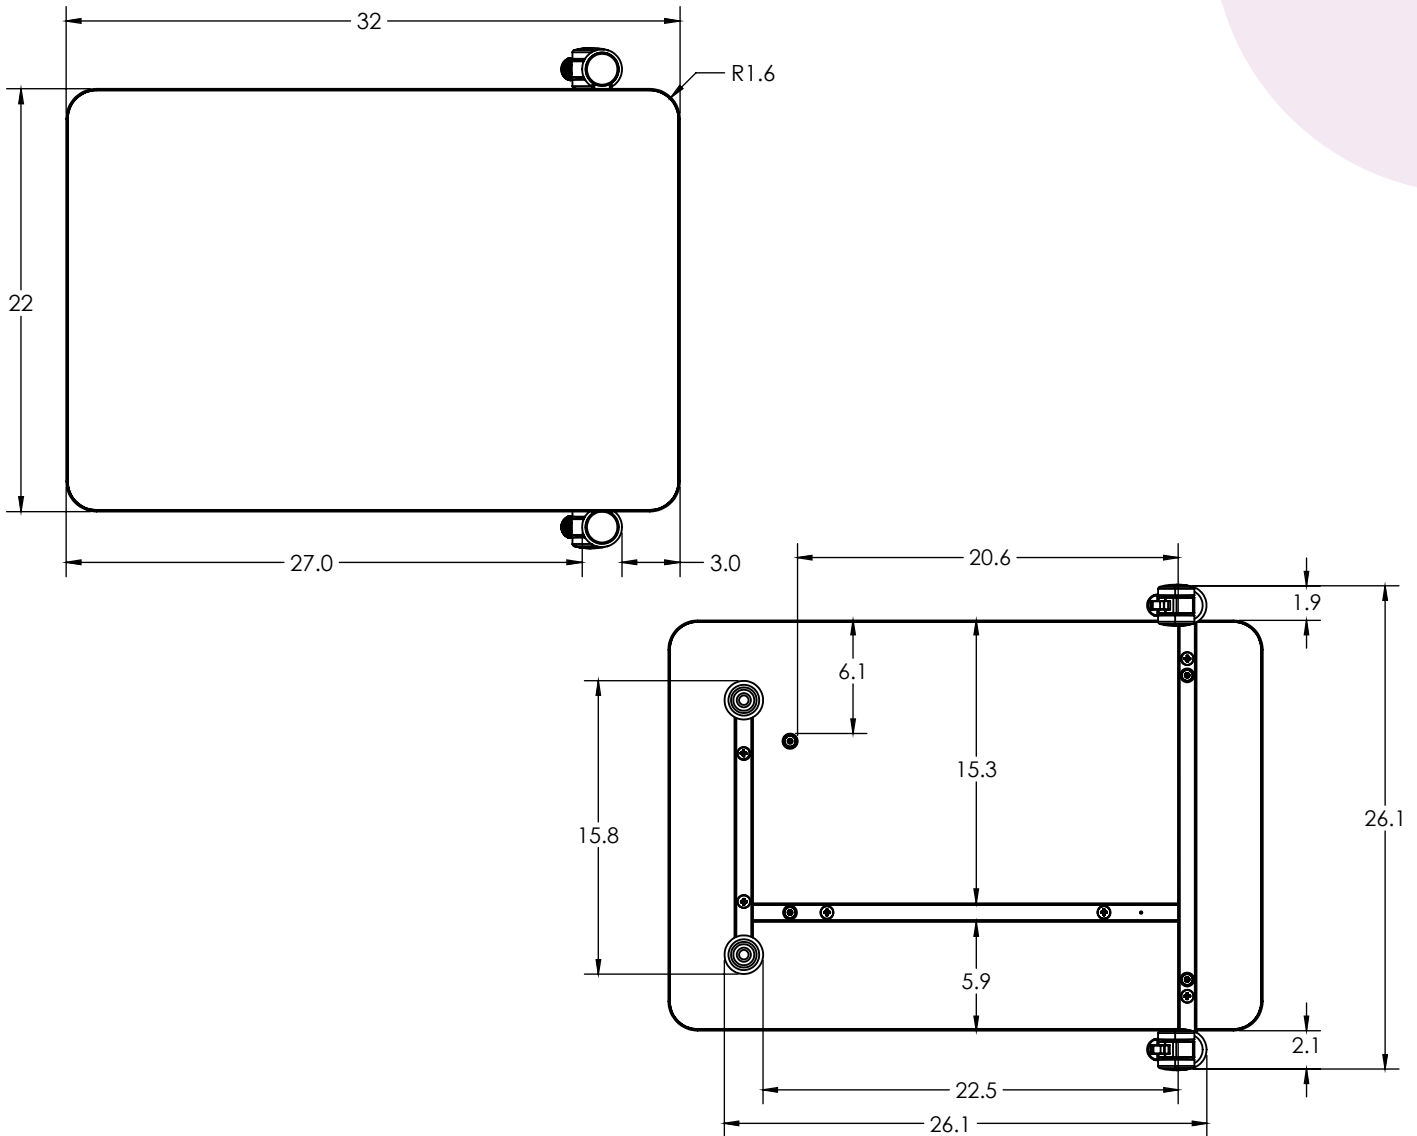

Stacking Desk

Rectangle

MODEL	WIDTH "	LENGTH "	HEIGHT "	D.B.L.*
SWRC27	22.0"	32.0"	27.0"	21.9"
SWRC29	22.0"	32.0"	29.0"	21.9"

Notes

D.B.L — distance between legs

Learn more at artcobell.com