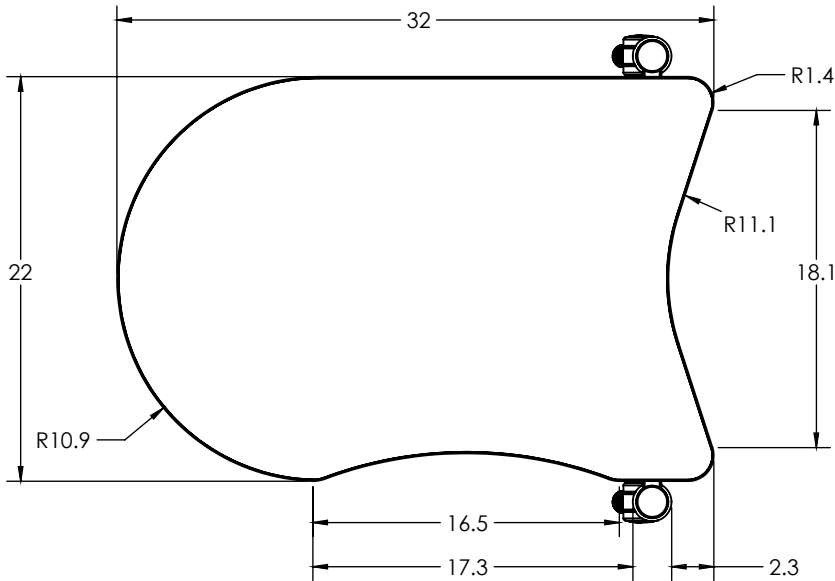

## Rectangle Belly Cut

MODEL	WIDTH "	LENGTH "	HEIGHT "	D.B.L.*
SWRBC27	22.0"	32.0"	27.0"	21.9"
SWRBC29	22.0"	32.0"	29.0"	21.9"

**Notes**

D.B.L. — distance between legs

Learn more at [artcobell.com](http://artcobell.com)

## Rectangle

MODEL	WIDTH "	LENGTH "	HEIGHT "	D.B.L.*
SWRC27	22.0"	32.0"	27.0"	21.9"
SWRC29	22.0"	32.0"	29.0"	21.9"

**Notes**

D.B.L — distance between legs

Learn more at [artcobell.com](http://artcobell.com)

## Beta Straight

MODEL	WIDTH "	LENGTH "	HEIGHT "	D.B.L.*
SWBS27	22.0"	32.0"	27.0"	21.9"
SWBS29	22.0"	32.0"	29.0"	21.9"

**Notes**

D.B.L. — distance between legs

Learn more at [artcobell.com](http://artcobell.com)