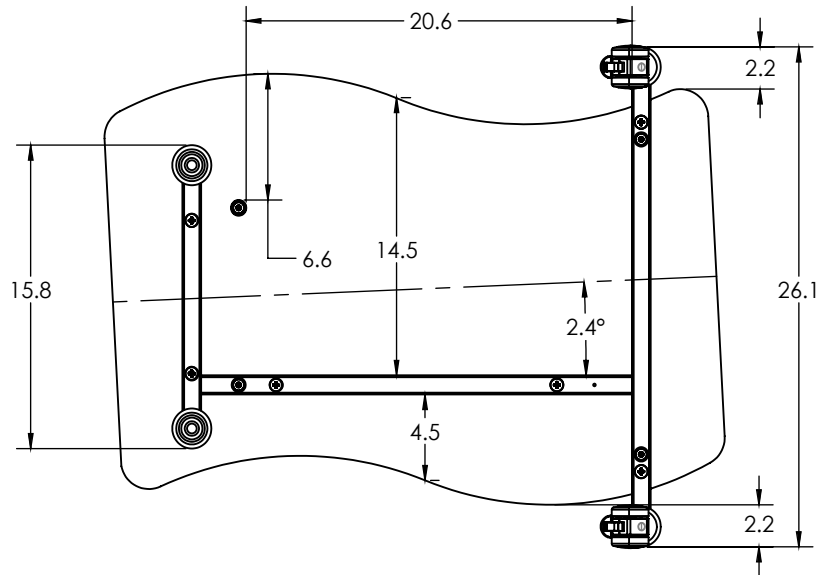

Stacking Desk Expanse

MODEL	WIDTH "	LENGTH "	HEIGHT "	D.B.L.*
SWEX27	22.0"	32.0"	27.0"	21.9"
SWEX29	22.0"	32.0"	29.0"	21.9"

Notes

D.B.L. — distance between legs

Learn more at artcobell.com