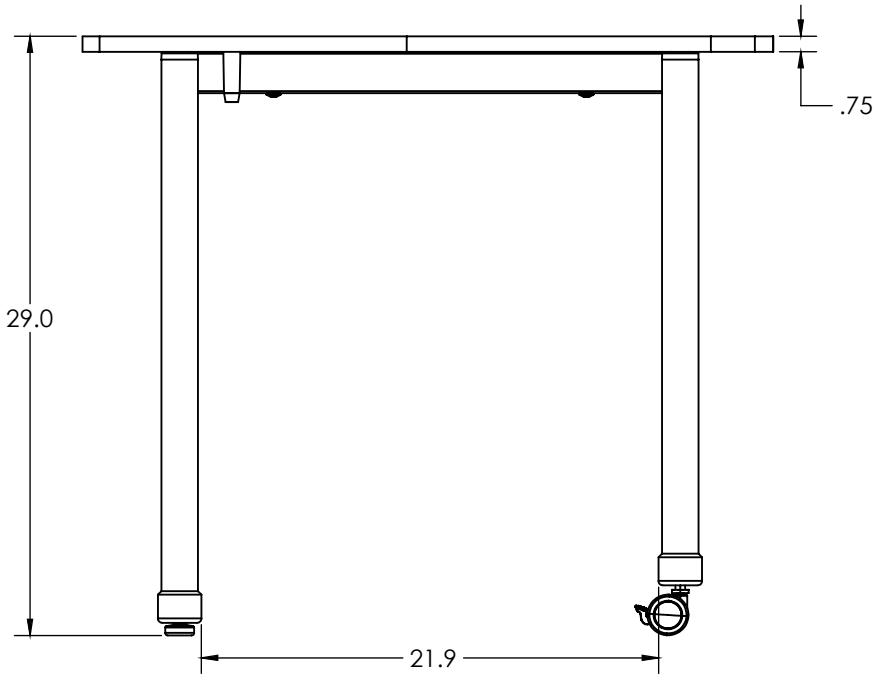

Stacking Desk Expanse

Learn more at artcobell.com