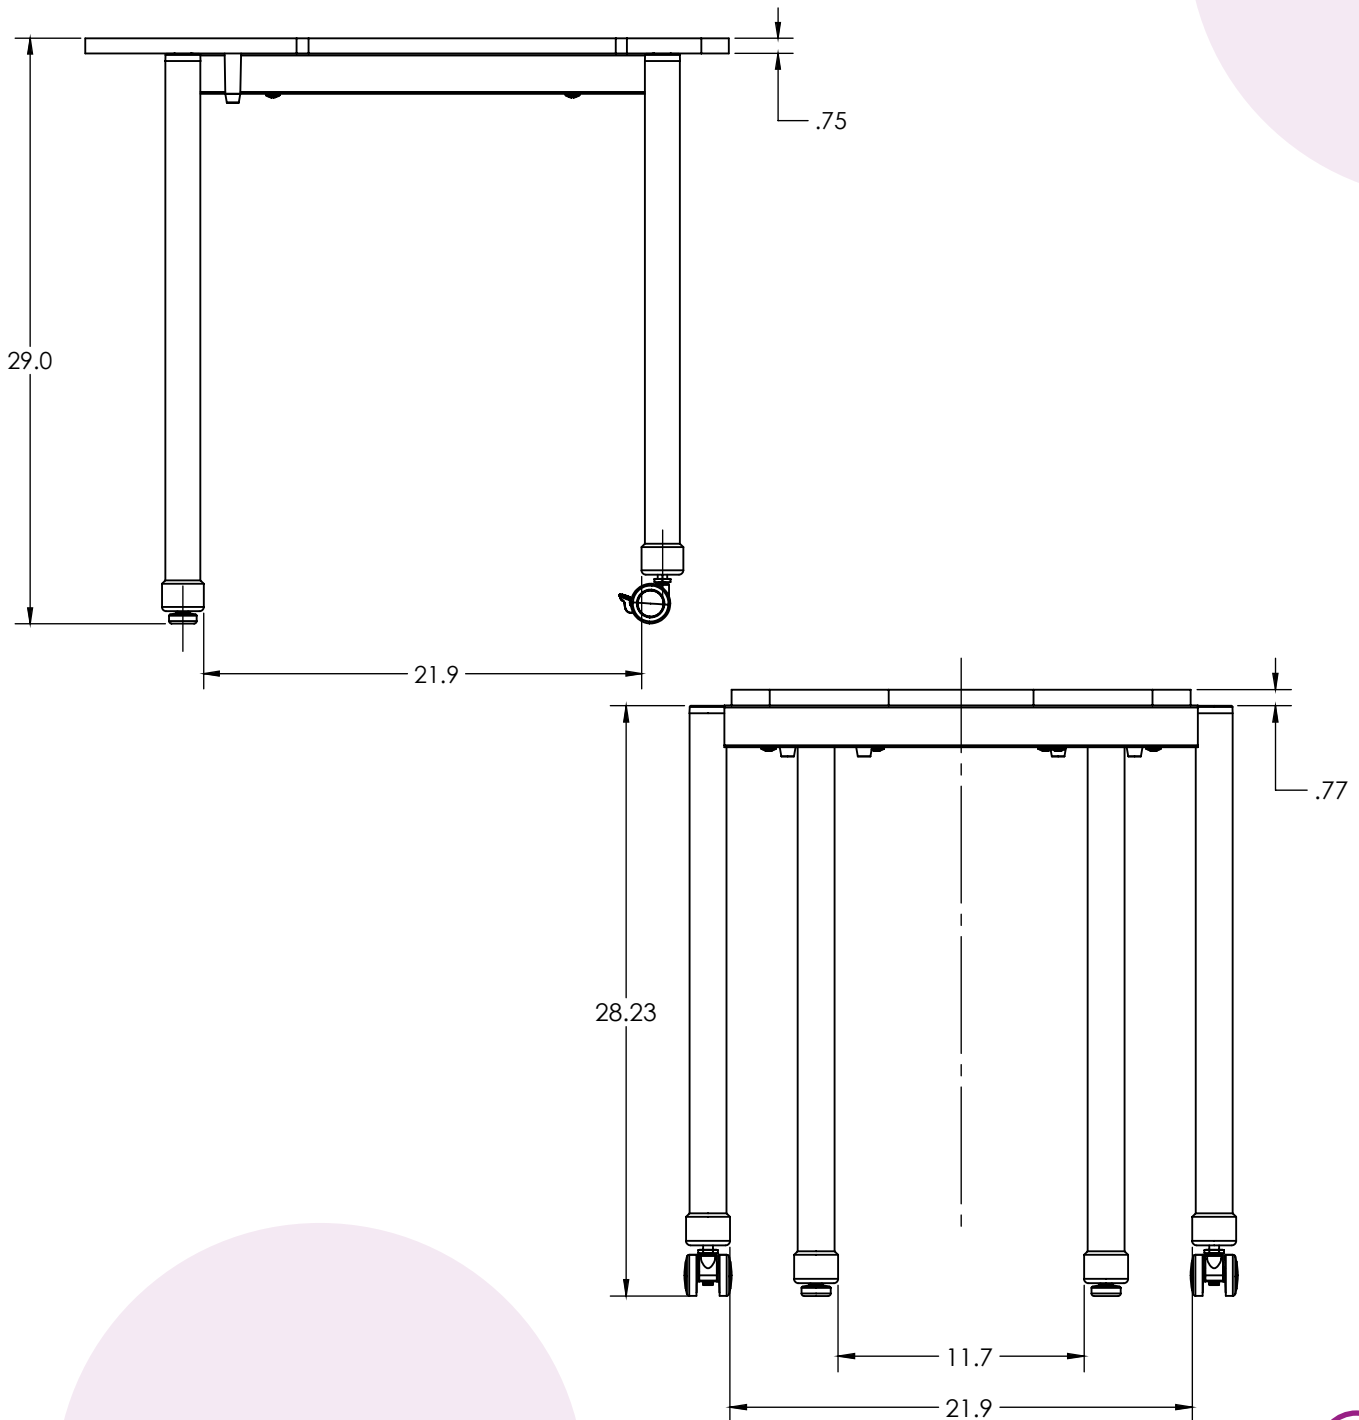

Stacking Desk

Beta Straight

Learn more at artcobell.com