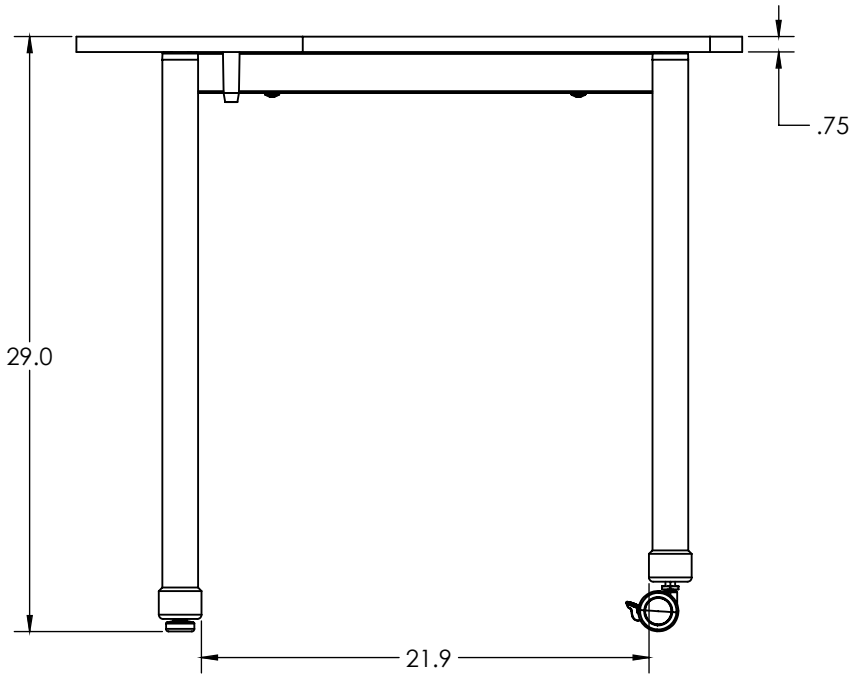

Stacking Desk

Linc

Learn more at artcobell.com