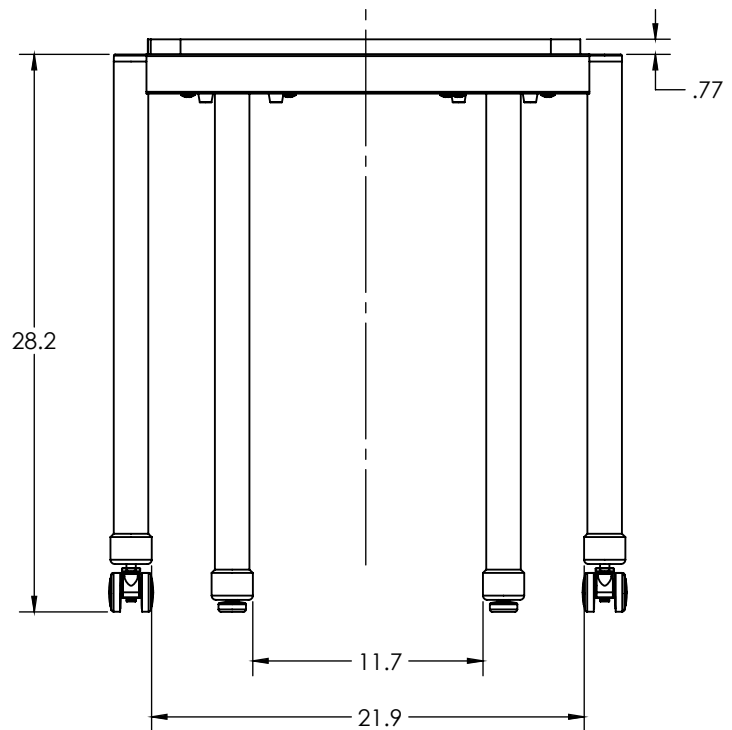

Stacking Desk

Rectangle Belly Cut