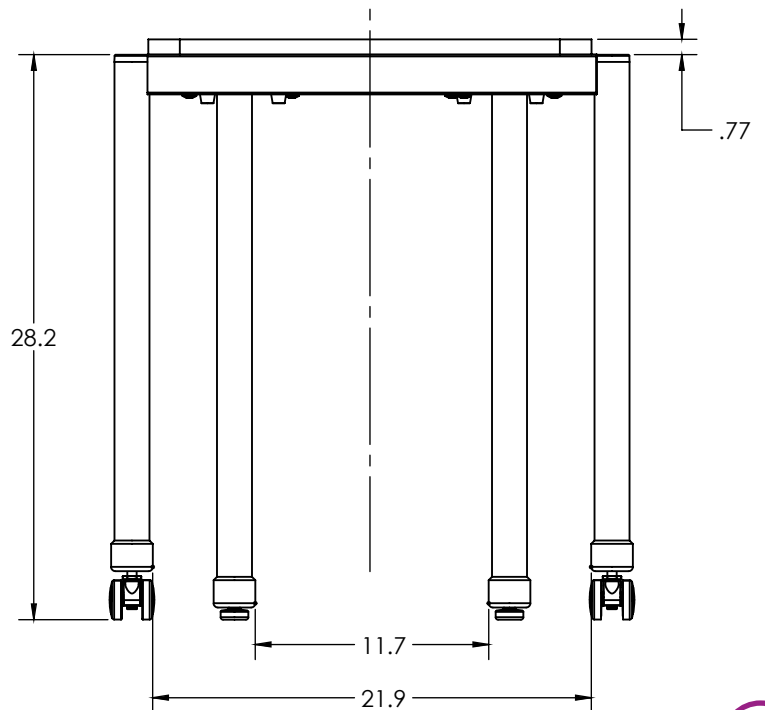

Stacking Desk Rectangle

Learn more at artcobell.com