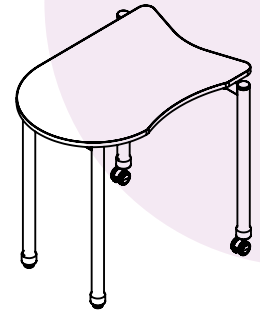

Tops

Work surface is constructed of 3/4" thick 45# particleboard core surfaced with high-pressure laminate (HPL) top and phenolic backer sheet for balanced construction. 3/4" flat vinyl edge is secured to the perimeter of the top. Top size averages 22" x 32" (see details by model).

Frame

Fully-welded frame comprises a support brace made of three (3) 1" x 2" diameter 18-gauge laser-cut square steel tubes and four (4) 1-3/4" diameter 16-gauge steel tube legs. Tops are attached to the frame assembly with metal-to-metal fasteners. A plastic stand-off is added for extra support during stack application. Casters are NXT MOV 50mm locking casters. Wheelbarrow models include two (2) NXT MOV 50mm casters and two (2) nylon glides. All glide models have four (4) nylon glides. All caster models have four (4) NXT MOV 50mm casters.

Compatible Accessories

Compatible book box is the 6" poly book box (TA-BBP16). Stacking is not recommended with book box.

Compliance

- > Indoor Advantage™ Gold. Indoor air quality certified to SCS-EC10.3-2014
- > Tested to applicable ANSI/BIFMA Furniture Standards