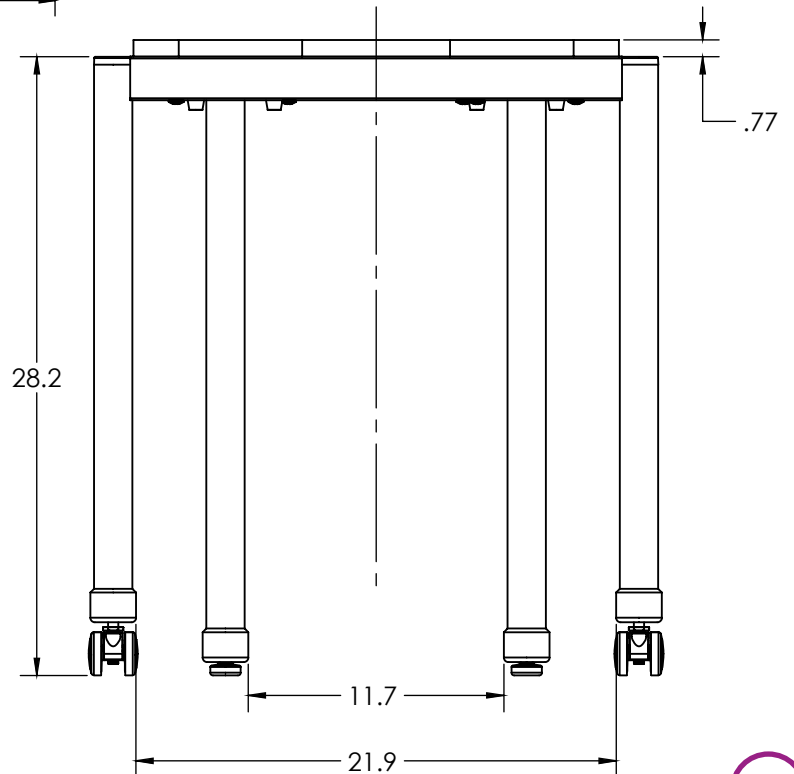

Stacking Desk

Linc

Learn more at artcobell.com