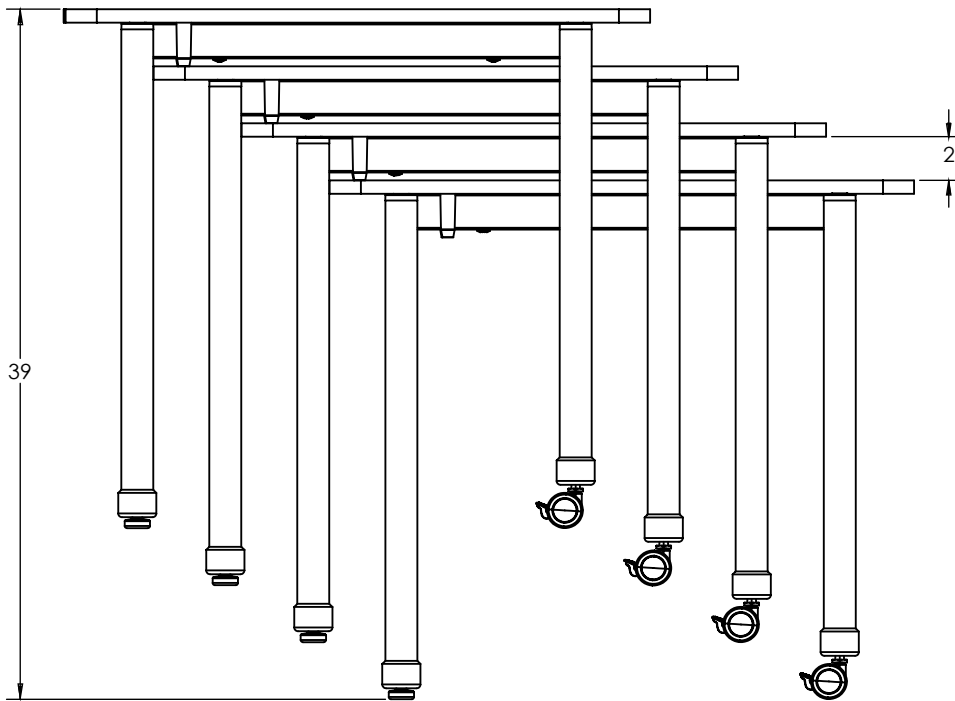

Stacking Desk

Rectangle Belly Cut