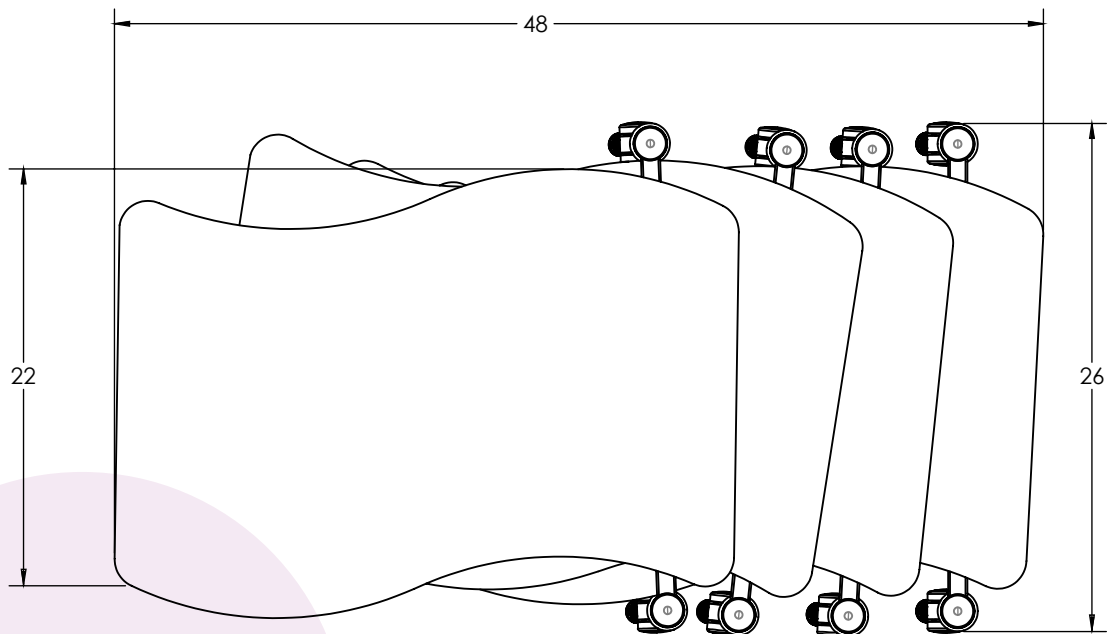

Stacking Desk

Expanse

Learn more at artcobell.com