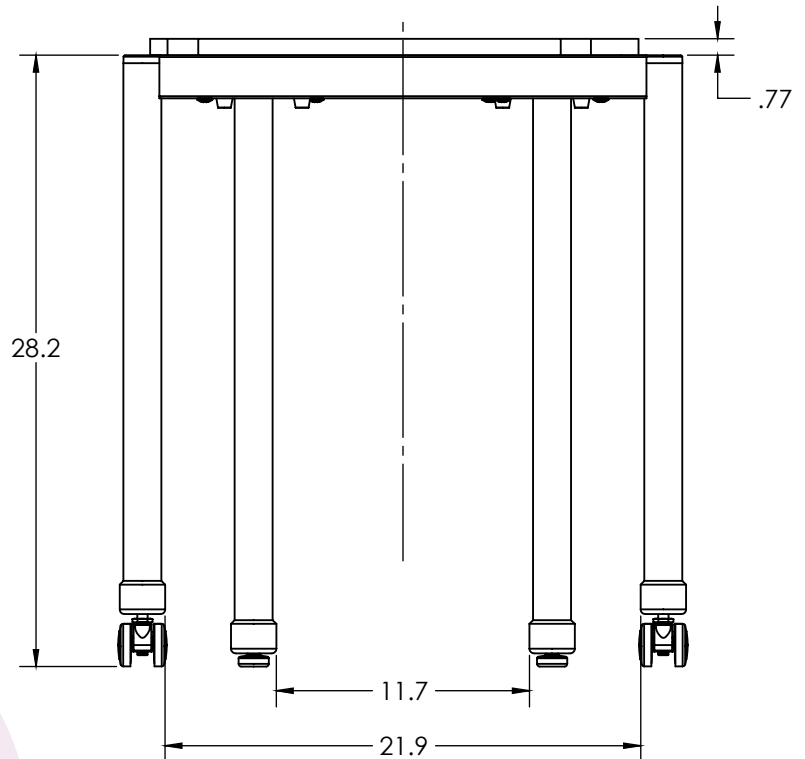

Stacking Desk Expanse

Learn more at artcobell.com