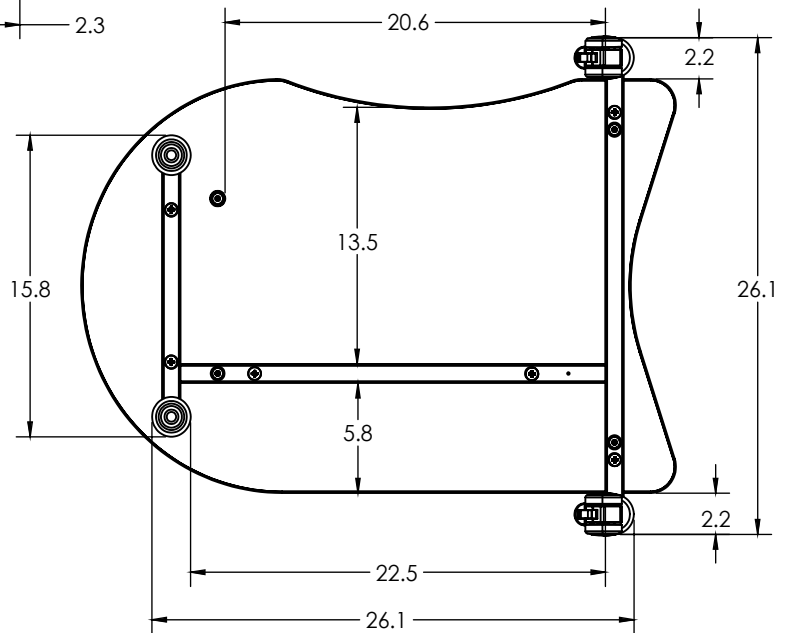

## Tops

Work surface is constructed of 3/4" thick 45# particleboard core surfaced with high-pressure laminate (HPL) top and phenolic backer sheet for balanced construction. 3/4" flat vinyl edge is secured to the perimeter of the top. Top size averages 22" x 32" (see details by model).

## Rectangle Belly Cut

MODEL	WIDTH "	LENGTH "	HEIGHT "	D.B.L.*
SWRBC27	22.0"	32.0"	27.0"	21.9"
SWRBC29	22.0"	32.0"	29.0"	21.9"

**Notes**

D.B.L. — distance between legs

Learn more at [artcobell.com](http://artcobell.com)

## Rectangle

MODEL	WIDTH "	LENGTH "	HEIGHT "	D.B.L.*
SWRC27	22.0"	32.0"	27.0"	21.9"
SWRC29	22.0"	32.0"	29.0"	21.9"

**Notes**

D.B.L — distance between legs

Learn more at [artcobell.com](http://artcobell.com)

## Beta Straight

MODEL	WIDTH "	LENGTH "	HEIGHT "	D.B.L.*
SWBS27	22.0"	32.0"	27.0"	21.9"
SWBS29	22.0"	32.0"	29.0"	21.9"

**Notes**

D.B.L. — distance between legs

Learn more at [artcobell.com](http://artcobell.com)