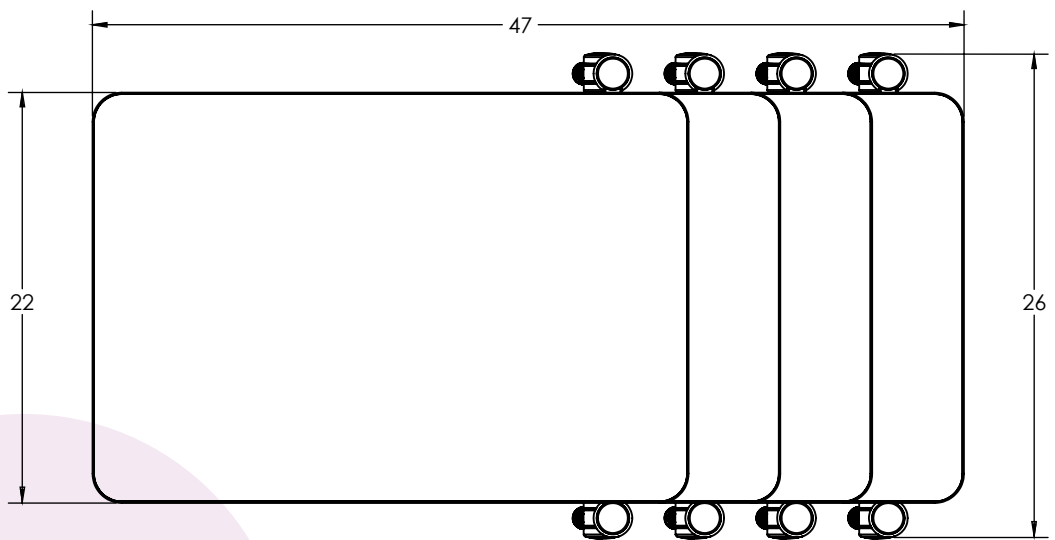

Stacking Desk

Rectangle

Learn more at artcobell.com