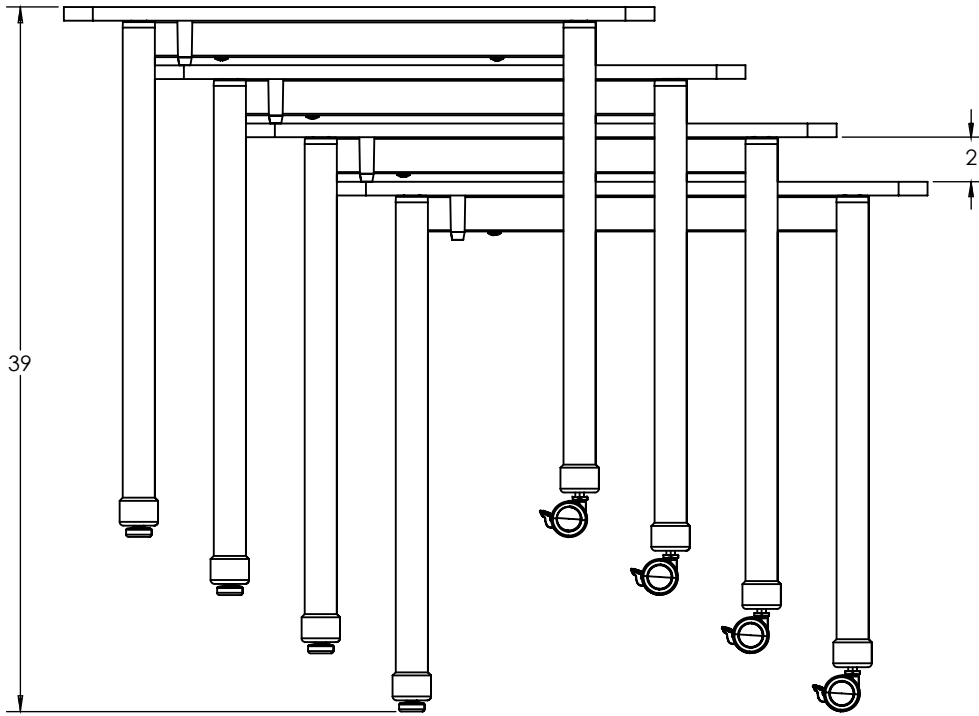

Stacking Desk

Rectangle

Learn more at artcobell.com